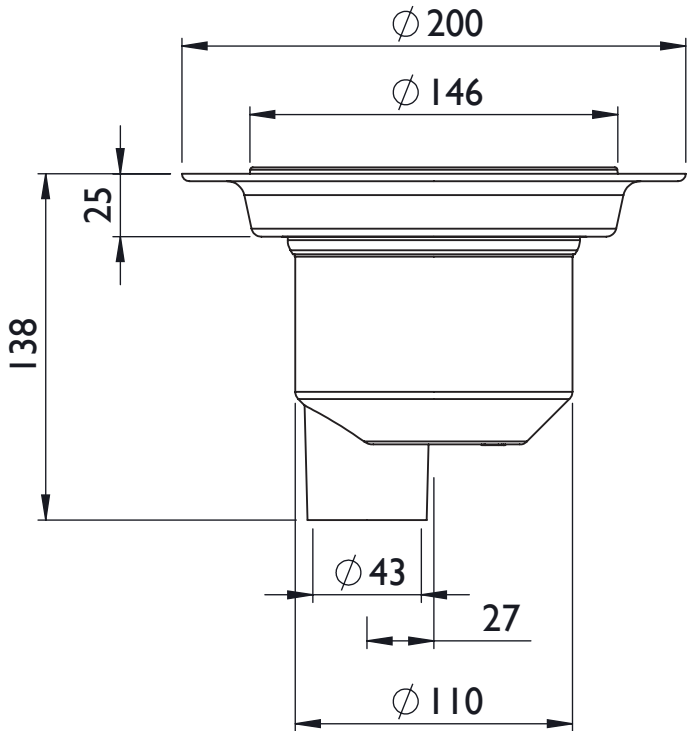

Dimensional Summary - Vinyl Gulley drain

UTVG01/H VINYL FLOOR GULLEY - HORIZONTAL OUTLET

UTVG01/V VINYL FLOOR GULLEY - VERTICAL OUTLET

Vinyl Gulley drain Features Summary