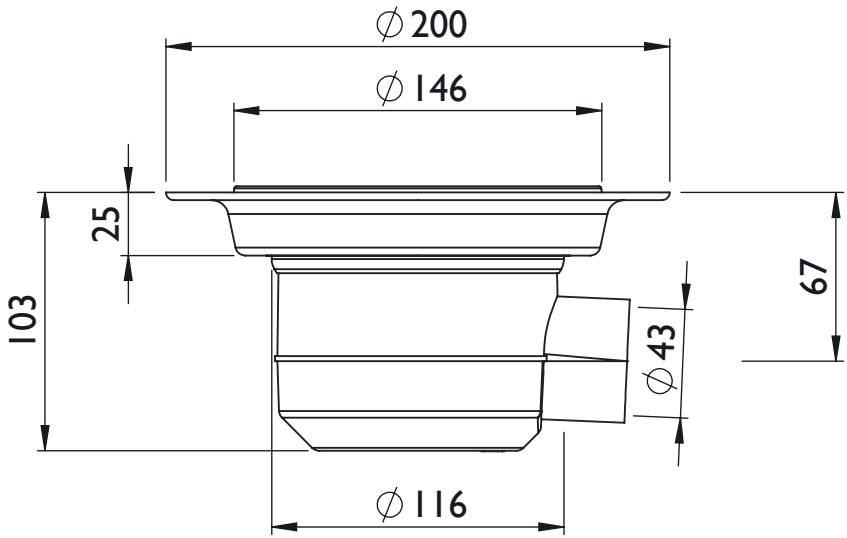

Dimensional Summary - Vinyl Gulley drain

UTVG01/H VINYL FLOOR GULLEY - HORIZONTAL OUTLET

UTVG01/V VINYL FLOOR GULLEY - VERTICAL OUTLET

Vinyl Gulley drain Features Summary