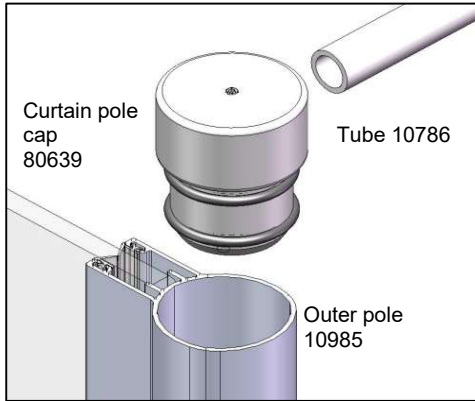

Supreme Screen shower panels

DIMENSIONS

Height 2000mm

Supreme Screen panel is for single panel installation only. It cannot be connected to another panel or return panel.

The quoted width dimensions are nominal - there is ± 10 mm adjustment at the wall channels for out-of-true walls.

Supreme Screen shower panels

Parts

Instruction Leaflet
Supreme Screen

Screwpack 80585

Supreme shower panels with curtain

Parts

Instruction Leaflet
Supreme 71741

Screwpack 80641

Supreme shower panels with shower curtain

DIMENSIONS

Height 2000mm

Shower Curtain - CIBA Antibacterial and Fungal Protection, Sown in lead weights along bottom of curtain.

Part no 60495 = 1200x2000 8 Eyelets shower curtain

Part no 60496 = 1500x2000 10 Eyelets shower curtain

Part no 60497 = 1800x2000 12 Eyelets shower curtain

The Supreme shower panel is for single panel installation only. It cannot be connected to another panel or return panel.