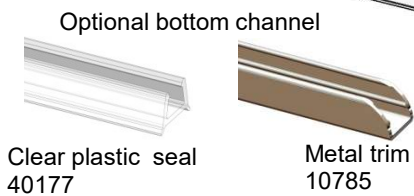

Supreme Screen shower panels

Parts

Instruction Leaflet
Supreme Screen

Screwpack 80585