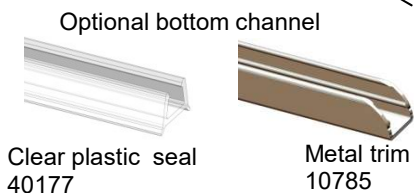

Supreme Screen shower panels

DIMENSIONS

Height 2000mm

Supreme Screen panel is for single panel installation only. It cannot be connected to another panel or return panel.

The quoted width dimensions are nominal - there is ± 10 mm adjustment at the wall channels for out-of-true walls.

700 panel	716-736
800 panel	816-836
900 panel	916-936
1000 panel	1016-1036
1200 panel	1216-1236

Glass 8mm thick - toughened to EN 12150 1C Clear or satin finish Coated with Glassguard

Frame Aluminium alloy. Chrome finish. Extruded to BS EN 755-9

Supreme Screen shower panels

Parts

Instruction Leaflet
Supreme Screen

Screwpack 80585

Supreme shower panels with curtain

Parts

Instruction Leaflet
Supreme 71741

Screwpack 80641

Supreme shower panels with shower curtain

DIMENSIONS

Height 2000mm

Shower Curtain - CIBA Antibacterial and Fungal Protection, Sown in lead weights along bottom of curtain.

Part no 60495 = 1200x2000 8 Eyelets shower curtain