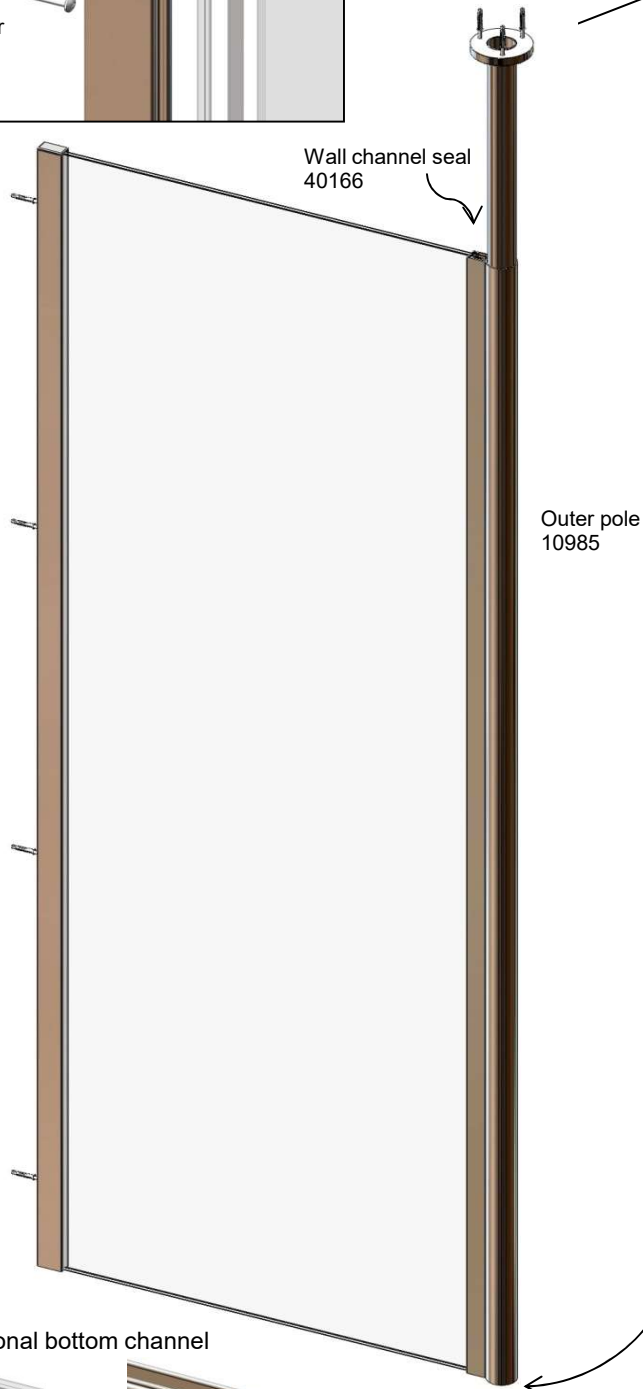

Supreme Screen shower panels

Parts

Instruction Leaflet
Supreme Screen

Screwpack 80585