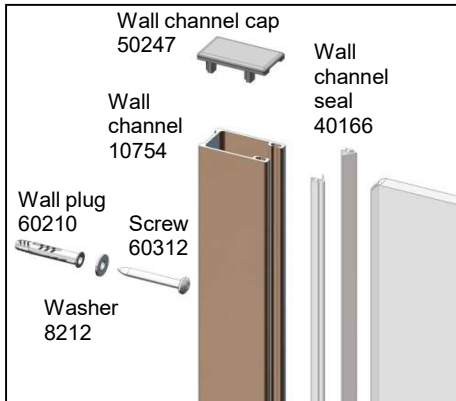

Supreme Screen shower panels

DIMENSIONS

Height 2000mm

Supreme Screen panel is for single panel installation only. It cannot be connected to another panel or return panel.

The quoted width dimensions are nominal - there is ± 10 mm adjustment at the wall channels for out-of-true walls.

Supreme Screen shower panels

Parts

Instruction Leaflet
Supreme Screen

Screwpack 80585

Supreme shower panels with curtain

Parts

Instruction Leaflet
Supreme 71741

Screwpack 80641

Supreme shower panels with shower curtain

DIMENSIONS

Height 2000mm

Shower Curtain - CIBA Antibacterial and Fungal Protection, Sown in lead weights along bottom of curtain.

Part no 60495 = 1200x2000 8 Eyelets shower curtain

Part no 60496 = 1500x2000 10 Eyelets shower curtain

Part no 60497 = 1800x2000 12 Eyelets shower curtain

The Supreme shower panel is for single panel installation only. It cannot be connected to another panel or return panel.