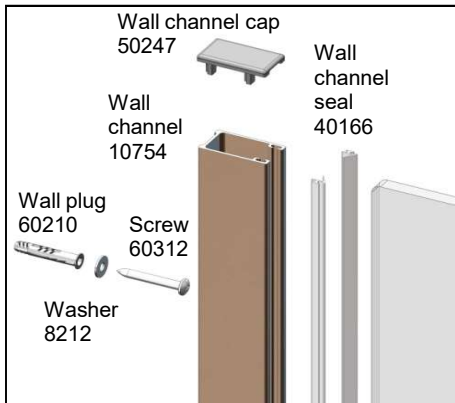

Supreme Screen shower panels

Parts

Instruction Leaflet
Supreme Screen

Screwpack 80585