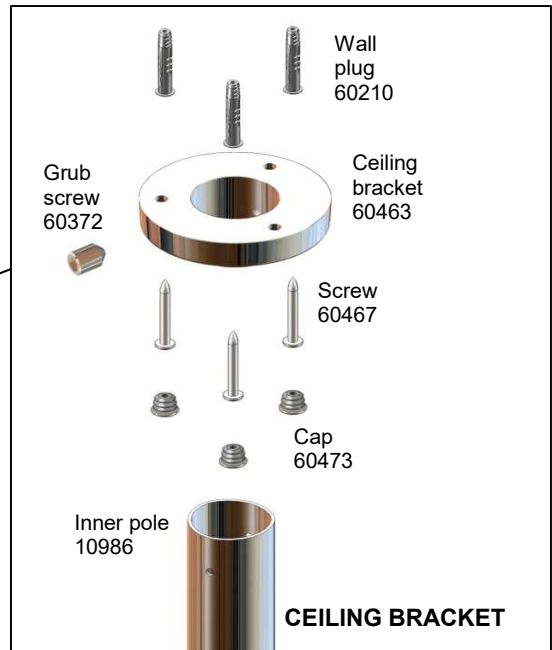

Supreme Screen shower panels

Parts

Instruction Leaflet
Supreme Screen

Screwpack 80585