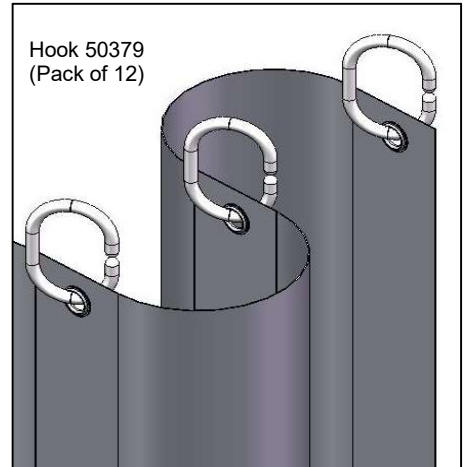

Supreme Screen shower panels

DIMENSIONS

Height 2000mm

Supreme Screen panel is for single panel installation only. It cannot be connected to another panel or return panel.

The quoted width dimensions are nominal - there is ± 10 mm adjustment at the wall channels for out-of-true walls.

Supreme Screen shower panels

Parts

Instruction Leaflet
Supreme Screen

Screwpack 80585

Supreme shower panels with curtain

Parts

Instruction Leaflet
Supreme 71741

Screwpack 80641

Supreme shower panels with shower curtain

DIMENSIONS

Height 2000mm

Shower Curtain - CIBA Antibacterial and Fungal Protection, Sown in lead weights along bottom of curtain.

Part no 60495 = 1200x2000 8 Eyelets shower curtain

Part no 60496 = 1500x2000 10 Eyelets shower curtain

Part no 60497 = 1800x2000 12 Eyelets shower curtain

The Supreme shower panel is for single panel installation only. It cannot be connected to another panel or return panel.