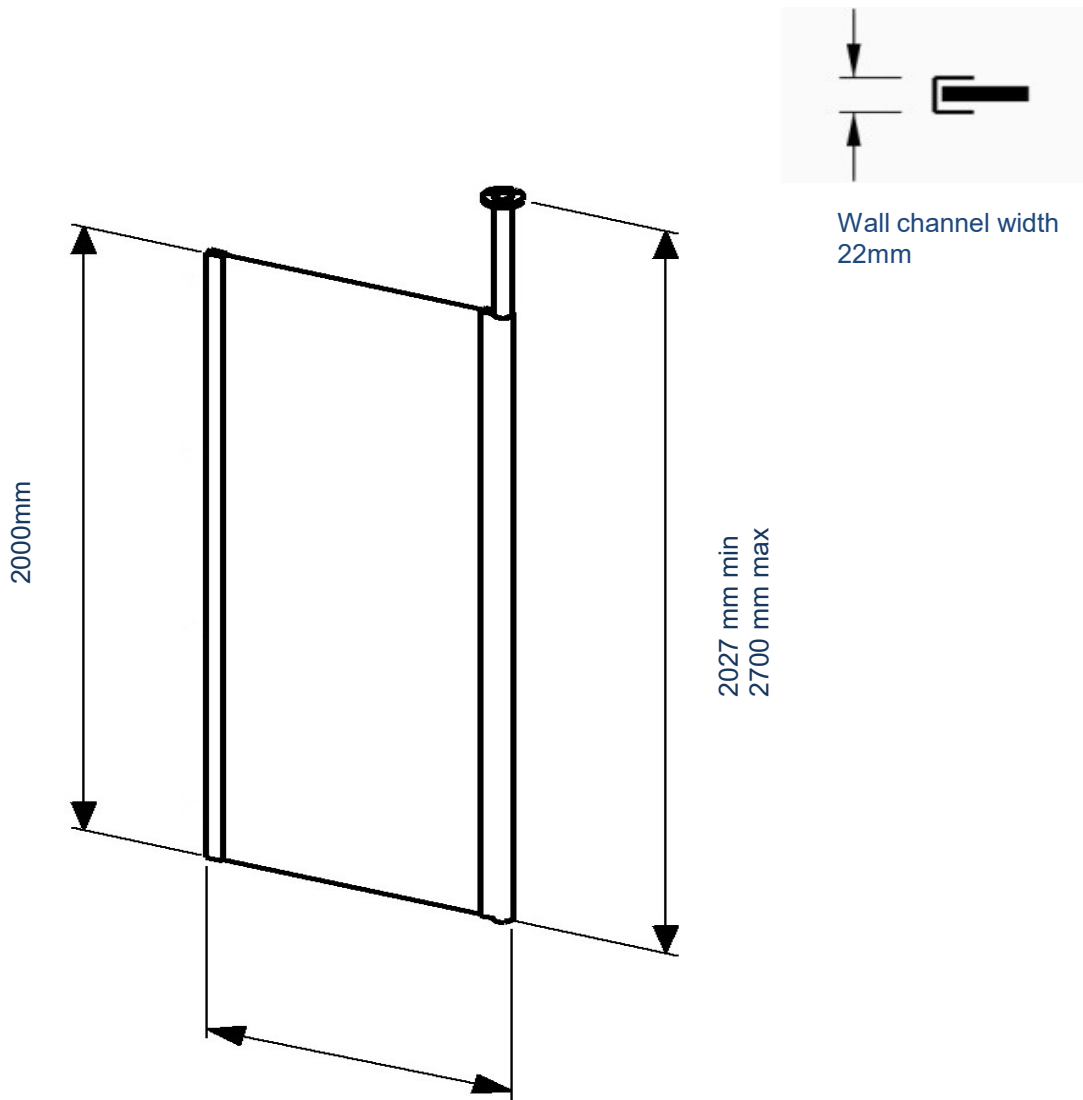

Supreme Screen shower panels

DIMENSIONS

Height 2000mm

Supreme Screen panel is for single panel installation only. It cannot be connected to another panel or return panel.

The quoted width dimensions are nominal - there is ± 10 mm adjustment at the wall channels for out-of-true walls.

700 panel	716-736
800 panel	816-836
900 panel	916-936
1000 panel	1016-1036
1200 panel	1216-1236

Glass 8mm thick - toughened to EN 12150 1C Clear or satin finish Coated with Glassguard

Frame Aluminium alloy. Chrome finish. Extruded to BS EN 755-9

Supreme shower panels with shower curtain

DIMENSIONS

Height 2000mm

Shower Curtain - CIBA Antibacterial and Fungal Protection, Sown in lead weights along bottom of curtain.

Part no 60495 = 1200x2000 8 Eyelets shower curtain

Part no 60496 = 1500x2000 10 Eyelets shower curtain

Part no 60497 = 1800x2000 12 Eyelets shower curtain

The Supreme shower panel is for single panel installation only. It cannot be connected to another panel or return panel.