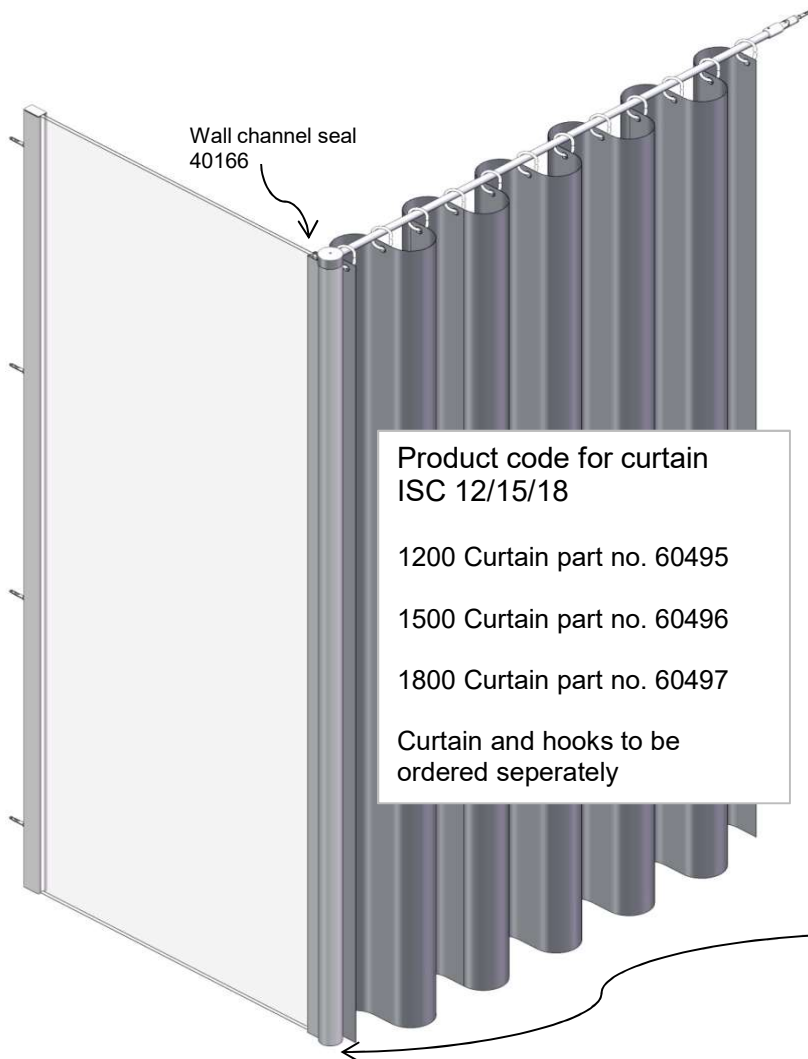

Supreme Screen shower panels

DIMENSIONS

Height 2000mm

Supreme Screen panel is for single panel installation only. It cannot be connected to another panel or return panel.

The quoted width dimensions are nominal - there is ± 10 mm adjustment at the wall channels for out-of-true walls.

Supreme Screen shower panels

Parts

Instruction Leaflet
Supreme Screen

Screwpack 80585

Supreme shower panels with curtain

Parts

Instruction Leaflet
Supreme 71741

Screwpack 80641

Supreme shower panels with shower curtain

DIMENSIONS

Height 2000mm

Shower Curtain - CIBA Antibacterial and Fungal Protection, Sown in lead weights along bottom of curtain.

Part no 60495 = 1200x2000 8 Eyelets shower curtain

Part no 60496 = 1500x2000 10 Eyelets shower curtain

Part no 60497 = 1800x2000 12 Eyelets shower curtain

The Supreme shower panel is for single panel installation only. It cannot be connected to another panel or return panel.