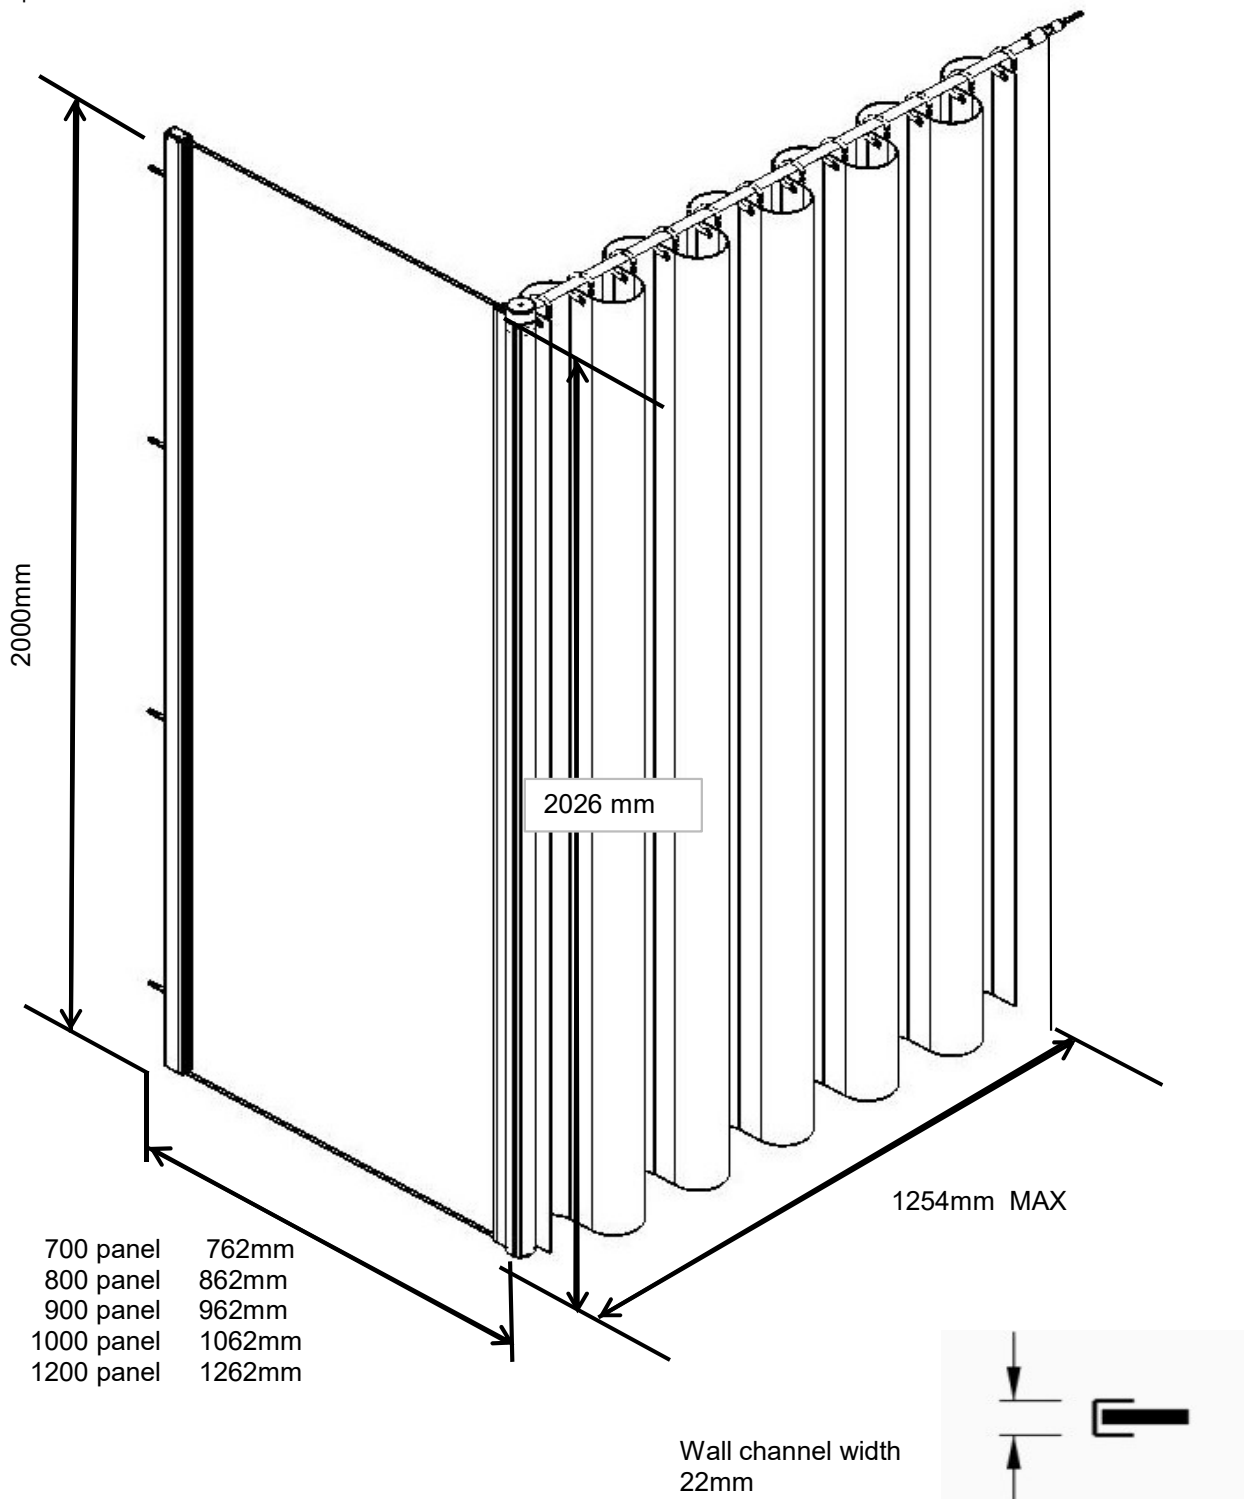

Supreme Screen shower panels

DIMENSIONS

Height 2000mm

Supreme Screen panel is for single panel installation only. It cannot be connected to another panel or return panel.

The quoted width dimensions are nominal - there is ± 10 mm adjustment at the wall channels for out-of-true walls.

Supreme shower panels with shower curtain

DIMENSIONS

Height 2000mm

Shower Curtain - CIBA Antibacterial and Fungal Protection, Sown in lead weights along bottom of curtain.

Part no 60495 = 1200x2000 8 Eyelets shower curtain

Part no 60496 = 1500x2000 10 Eyelets shower curtain

Part no 60497 = 1800x2000 12 Eyelets shower curtain

The Supreme shower panel is for single panel installation only. It cannot be connected to another panel or return panel.

The quoted width dimensions are nominal - there is + 10mm adjustment at the wall channels for out-of-true walls

Glass 8mm thick - toughened to EN 12150 1C Clear or satin finish Coated with Glassguard

Frame Aluminium alloy. Chrome finish. Extruded to BS EN 755-9