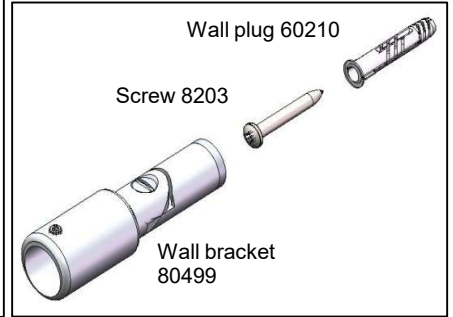

Supreme Screen shower panels

DIMENSIONS

Height 2000mm

Supreme Screen panel is for single panel installation only. It cannot be connected to another panel or return panel.

The quoted width dimensions are nominal - there is ± 10 mm adjustment at the wall channels for out-of-true walls.

Supreme Screen shower panels

Parts

Instruction Leaflet
Supreme Screen

Screwpack 80585

Supreme shower panels with curtain

Parts

Instruction Leaflet
Supreme 71741

Screwpack 80641

Supreme shower panels with shower curtain

DIMENSIONS

Height 2000mm

Shower Curtain - CIBA Antibacterial and Fungal Protection, Sown in lead weights along bottom of curtain.

Part no 60495 = 1200x2000 8 Eyelets shower curtain

Part no 60496 = 1500x2000 10 Eyelets shower curtain

Part no 60497 = 1800x2000 12 Eyelets shower curtain

The Supreme shower panel is for single panel installation only. It cannot be connected to another panel or return panel.