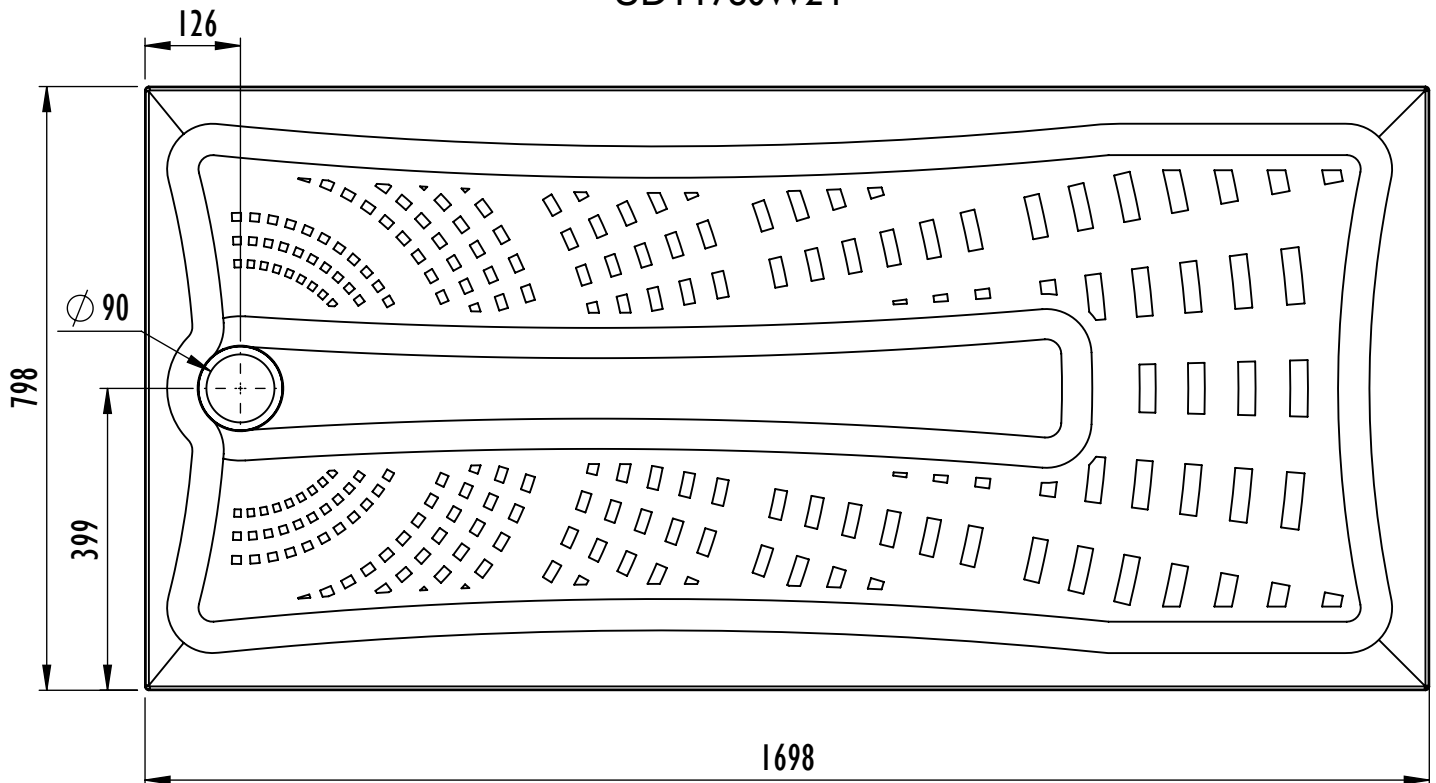

Mantis Shower Tray Datasheet

Technical Data	
Tray Height	24mm In Height
Handing	Universal (not handed)
Waste Outlet Position	See diagrams
Trap Size	90mm aperature in tray
Waste Options	Shower tray designed to be used with a 90mm waste trap
Sizes Available	1200mm x 700mm (UDT1270W24) 1200mm x 800mm (UDT1280W24) 1300mm x 700mm (UDT1370W24) 1300mm x 800mm (UDT1380W24) 1400mm x 700mm (UDT1470W24) 1400mm x 800mm (UDT1480W24) 1500mm x 700mm (UDT1570W24) 1500mm x 800mm (UDT1580W24) 900mm x 900mm (UDT9090W24) 1000mm x 1000mm (UDT1010W24) 1700mm x 700mm (UDT1770W24) cut to length bath replacement 1700mm x 800mm (UDT1780W24) cut to length bath replacement
Construction	Multi Layer GRP with durable Polyester Gel coat upper surface.
Installation	May be bedded down on sand/cement or tile adhesive if preferred or to assist with levelling. Always follow installation guide supplied. Supplied with self adhesive flexible fabric tile upstand.
Waste trap options available from Impey	<ul style="list-style-type: none">• IMOR/H 90mm Horizontal outlet• IMOR/V 90mm Vertical outlet• IMOR/P Pumped waste
Standards	CE marked to EN 14527 Slip resistance to Category B DIN 51097
Maximum Flow Rate 11 l/min	

Mantis Shower Tray 1000 x 1000mm UDT1010W24

Product/Code

Mantis Shower Tray 1000mm x 1000mm
UDT1010W24

Mantis Shower Tray with horizontal outlet
Tray: UDT1010W24
Trap: IMOR/H

Mantis Shower Tray with vertical outlet
Tray: UDT1010W24
Trap: IMOR/V

Mantis Shower Tray with pumped outlet
Tray: UDT1010W24
Trap: IMOR/P

Mantis Shower Tray 1700 x 700mm UDT1770W24

Mantis Shower Tray 1700 x 800mm UDT1780W24

Product/Code

Mantis Shower Tray 1700mm x 700mm
UDT1780W24

Mantis Shower Tray - Cut to length bath replacement 1700 x 700mm (UDT1770W24) 1700 x 800mm (UDT1780W24)

Mantis bath replacement trays have been designed so that they can be cut down to fit a wall to wall space where a bath was previously installed. They can be cut using a conventional multi purpose handsaw.