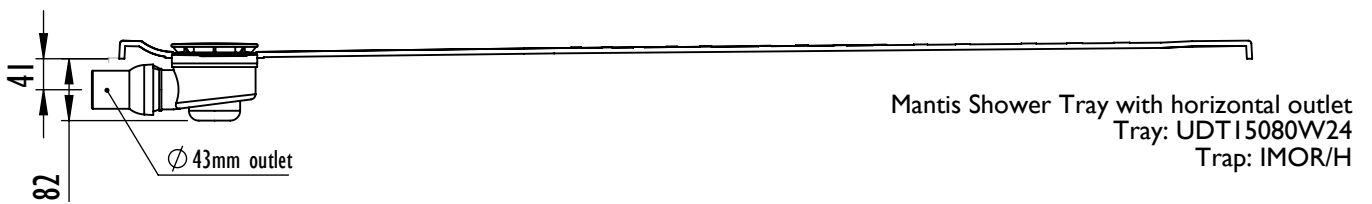

Mantis Shower Tray 1500 x 800mm UDTI5080W24