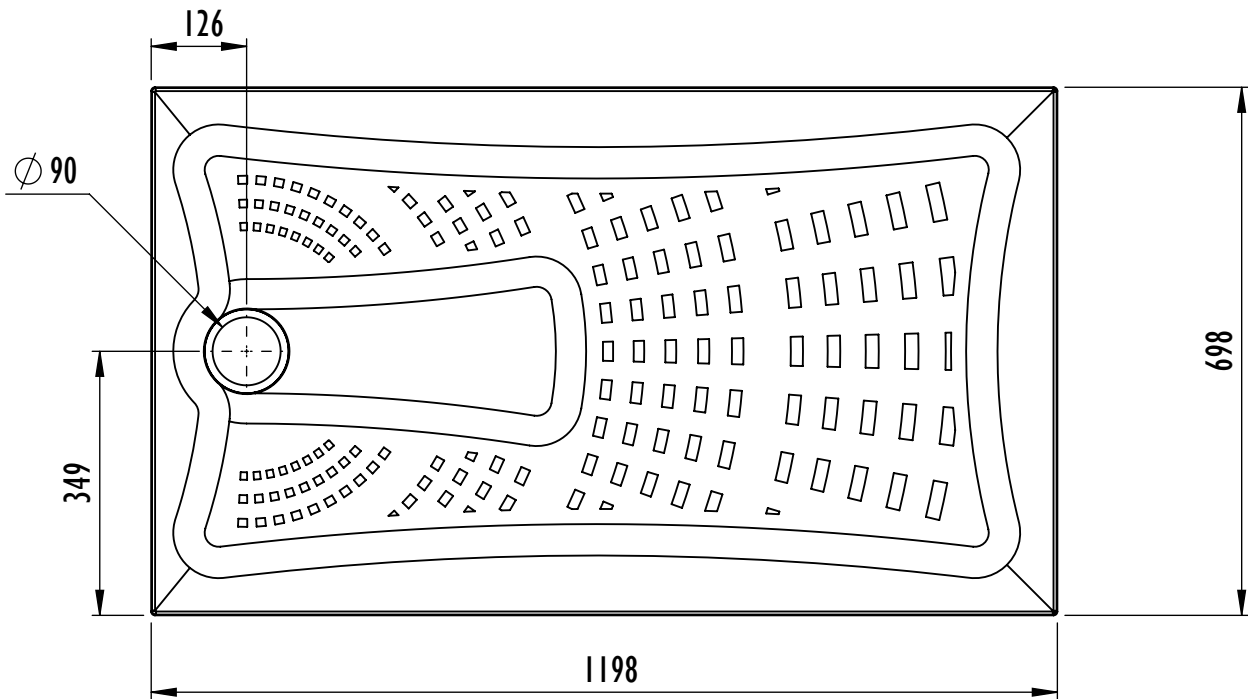

Mantis Shower Tray Datasheet

Technical Data	
Tray Height	24mm In Height
Handing	Universal (not handed)
Waste Outlet Position	See diagrams
Trap Size	90mm aperature in tray
Waste Options	Shower tray designed to be used with a 90mm waste trap
Sizes Available	1200mm x 700mm (UDT1270W24) 1200mm x 800mm (UDT1280W24) 1300mm x 700mm (UDT1370W24) 1300mm x 800mm (UDT1380W24) 1400mm x 700mm (UDT1470W24) 1400mm x 800mm (UDT1480W24) 1500mm x 700mm (UDT1570W24) 1500mm x 800mm (UDT1580W24) 900mm x 900mm (UDT9090W24) 1000mm x 1000mm (UDT1010W24) 1700mm x 700mm (UDT1770W24) cut to length bath replacement 1700mm x 800mm (UDT1780W24) cut to length bath replacement
Construction	Multi Layer GRP with durable Polyester Gel coat upper surface.
Installation	May be bedded down on sand/cement or tile adhesive if preferred or to assist with levelling. Always follow installation guide supplied. Supplied with self adhesive flexible fabric tile upstand.
Waste trap options available from Impey	<ul style="list-style-type: none">• IMOR/H 90mm Horizontal outlet• IMOR/V 90mm Vertical outlet• IMOR/P Pumped waste
Standards	CE marked to EN 14527 Slip resistance to Category B DIN 51097
Maximum Flow Rate 11 l/min	

Mantis Shower Tray 1200 x 700mm UDT1270W24

Product/Code

Mantis Shower Tray 1200mm x 700mm
UDT1270W24

Mantis Shower Tray with horizontal outlet
Tray: UDT1270W24
Trap: IMOR/H

Mantis Shower Tray with vertical outlet
Tray: UDT1270W24
Trap: IMOR/V

Mantis Shower Tray with pumped outlet
Tray: UDT1270W24
Trap: IMOR/P

Mantis Shower Tray 1200 x 800mm UDT12080W24

Product/Code

Mantis Shower Tray 1200mm x 800mm
UDT12080W24

Mantis Shower Tray with horizontal outlet
Tray: UDT12080W24
Trap: IMOR/H

Mantis Shower Tray 1300 x 800mm UDT13080W24

Product/Code

Mantis Shower Tray 1300mm x 800mm
UDT13080W24

Mantis Shower Tray with horizontal outlet
Tray: UDT13080W24
Trap: IMOR/H

Mantis Shower Tray with vertical outlet
Tray: UDT13080W24
Trap: IMOR/V