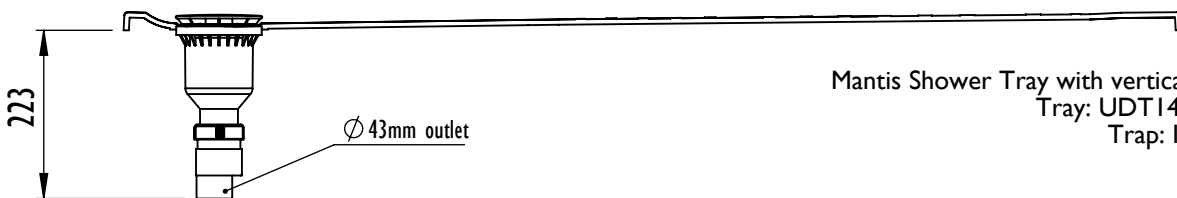

Mantis Shower Tray with pumped outlet
Tray: UDT13080W24
Trap: IMOR/P

Mantis Shower Tray 1400 x 700mm UDT1470W24

Product/Code

Mantis Shower Tray 1400mm x 700mm
UDT1470W24

Mantis Shower Tray with horizontal outlet
Tray: UDT1470W24
Trap: IMOR/H