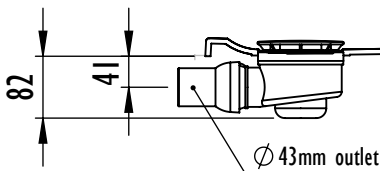

Mantis Shower Tray Datasheet

Technical Data	
Tray Height	24mm In Height
Handing	Universal (not handed)
Waste Outlet Position	See diagrams
Trap Size	90mm aperature in tray
Waste Options	Shower tray designed to be used with a 90mm waste trap
Sizes Available	1200mm x 700mm (UDT1270W24) 1200mm x 800mm (UDT1280W24) 1300mm x 700mm (UDT1370W24) 1300mm x 800mm (UDT1380W24) 1400mm x 700mm (UDT1470W24) 1400mm x 800mm (UDT1480W24) 1500mm x 700mm (UDT1570W24) 1500mm x 800mm (UDT1580W24) 900mm x 900mm (UDT9090W24) 1000mm x 1000mm (UDT1010W24) 1700mm x 700mm (UDT1770W24) cut to length bath replacement 1700mm x 800mm (UDT1780W24) cut to length bath replacement
Construction	Multi Layer GRP with durable Polyester Gel coat upper surface.
Installation	May be bedded down on sand/cement or tile adhesive if preferred or to assist with levelling. Always follow installation guide supplied. Supplied with self adhesive flexible fabric tile upstand.
Waste trap options available from Impey	<ul style="list-style-type: none">• IMOR/H 90mm Horizontal outlet• IMOR/V 90mm Vertical outlet• IMOR/P Pumped waste
Standards	CE marked to EN 14527 Slip resistance to Category B DIN 51097
Maximum Flow Rate 11 l/min	

Mantis Shower Tray 1200 x 700mm UDT1270W24

Product/Code

Mantis Shower Tray 1200mm x 700mm
UDT1270W24

Mantis Shower Tray with horizontal outlet
Tray: UDT1270W24
Trap: IMOR/H

Mantis Shower Tray with vertical outlet
Tray: UDT1270W24
Trap: IMOR/V

Mantis Shower Tray - Cut to length bath replacement 1700 x 700mm (UDT1770W24) 1700 x 800mm (UDT1780W24)

Mantis bath replacement trays have been designed so that they can be cut down to fit a wall to wall space where a bath was previously installed. They can be cut using a conventional multi purpose handsaw.