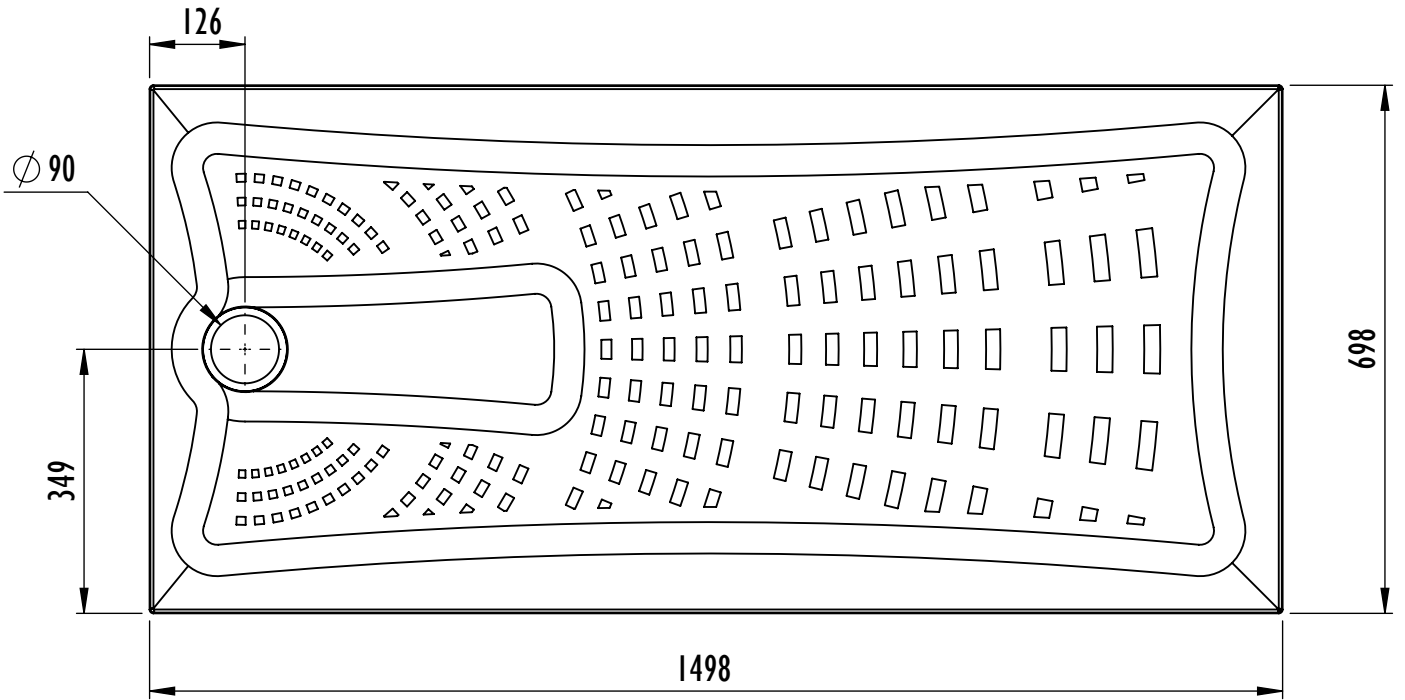

Mantis Shower Tray Datasheet

Technical Data	
Tray Height	24mm In Height
Handing	Universal (not handed)
Waste Outlet Position	See diagrams
Trap Size	90mm aperature in tray
Waste Options	Shower tray designed to be used with a 90mm waste trap
Sizes Available	1200mm x 700mm (UDT1270W24) 1200mm x 800mm (UDT1280W24) 1300mm x 700mm (UDT1370W24) 1300mm x 800mm (UDT1380W24) 1400mm x 700mm (UDT1470W24) 1400mm x 800mm (UDT1480W24) 1500mm x 700mm (UDT1570W24) 1500mm x 800mm (UDT1580W24) 900mm x 900mm (UDT9090W24) 1000mm x 1000mm (UDT1010W24) 1700mm x 700mm (UDT1770W24) cut to length bath replacement 1700mm x 800mm (UDT1780W24) cut to length bath replacement
Construction	Multi Layer GRP with durable Polyester Gel coat upper surface.
Installation	May be bedded down on sand/cement or tile adhesive if preferred or to assist with levelling. Always follow installation guide supplied. Supplied with self adhesive flexible fabric tile upstand.
Waste trap options available from Impey	<ul style="list-style-type: none">• IMOR/H 90mm Horizontal outlet• IMOR/V 90mm Vertical outlet• IMOR/P Pumped waste
Standards	CE marked to EN 14527 Slip resistance to Category B DIN 51097
Maximum Flow Rate 11 l/min	

Mantis Shower Tray with vertical outlet
Tray: UDT1470W24
Trap: IMOR/V

Mantis Shower Tray with pumped outlet
Tray: UDT1470W24
Trap: IMOR/P

Mantis Shower Tray 1400 x 800mm UDT14080W24

Product/Code

Mantis Shower Tray 1400mm x 800mm
UDT14080W24

Mantis Shower Tray with horizontal outlet
Tray: UDT14080W24
Trap: IMOR/H

Mantis Shower Tray with vertical outlet
Tray: UDT14080W24
Trap: IMOR/V

Mantis Shower Tray with pumped outlet
Tray: UDT14080W24
Trap: IMOR/P

Mantis Shower Tray 1500 x 700mm UDT1570W24

Product/Code

Mantis Shower Tray 1500mm x 700mm
UDT1570W24

Mantis Shower Tray with horizontal outlet
Tray: UDT1570W24
Trap: IMOR/H

Mantis Shower Tray with vertical outlet
Tray: UDT1570W24
Trap: IMOR/V