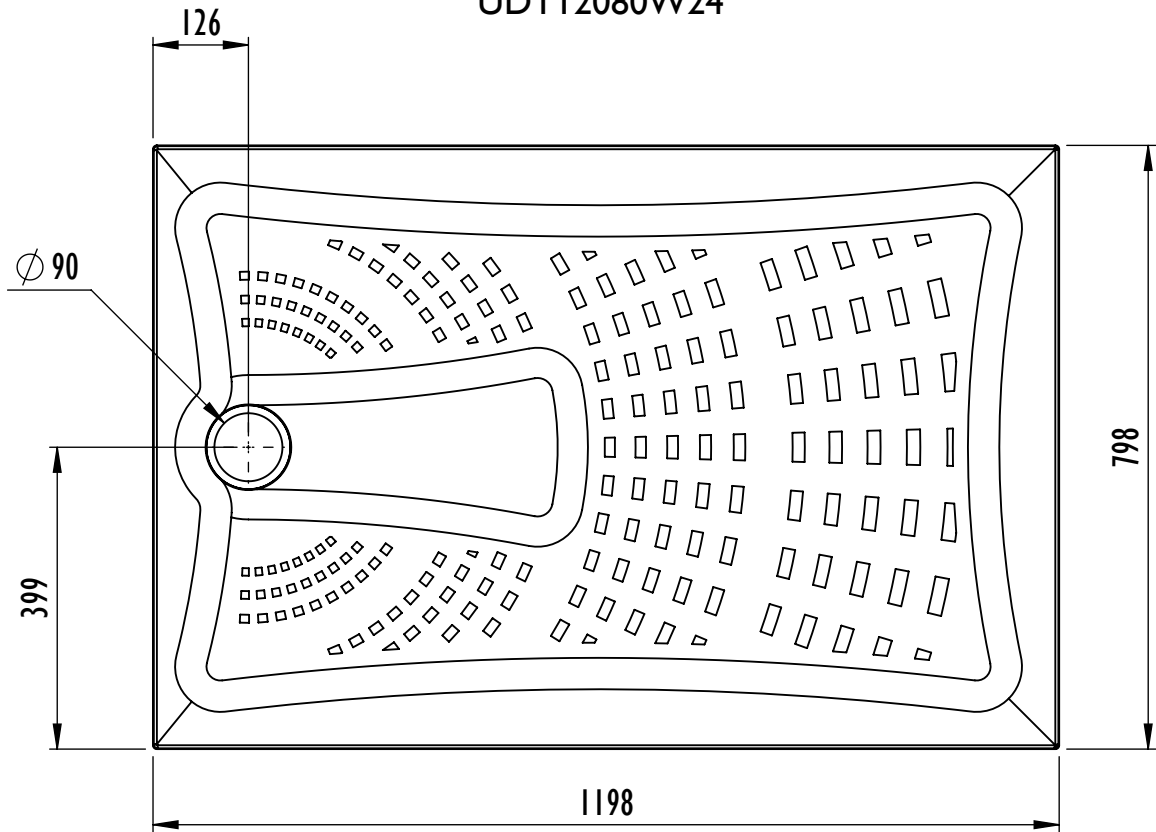

Mantis Shower Tray Datasheet

Technical Data	
Tray Height	24mm In Height
Handing	Universal (not handed)
Waste Outlet Position	See diagrams
Trap Size	90mm aperature in tray
Waste Options	Shower tray designed to be used with a 90mm waste trap
Sizes Available	1200mm x 700mm (UDT1270W24) 1200mm x 800mm (UDT1280W24) 1300mm x 700mm (UDT1370W24) 1300mm x 800mm (UDT1380W24) 1400mm x 700mm (UDT1470W24) 1400mm x 800mm (UDT1480W24) 1500mm x 700mm (UDT1570W24) 1500mm x 800mm (UDT1580W24) 900mm x 900mm (UDT9090W24) 1000mm x 1000mm (UDT1010W24) 1700mm x 700mm (UDT1770W24) cut to length bath replacement 1700mm x 800mm (UDT1780W24) cut to length bath replacement
Construction	Multi Layer GRP with durable Polyester Gel coat upper surface.
Installation	May be bedded down on sand/cement or tile adhesive if preferred or to assist with levelling. Always follow installation guide supplied. Supplied with self adhesive flexible fabric tile upstand.
Waste trap options available from Impey	<ul style="list-style-type: none">• IMOR/H 90mm Horizontal outlet• IMOR/V 90mm Vertical outlet• IMOR/P Pumped waste
Standards	CE marked to EN 14527 Slip resistance to Category B DIN 51097
Maximum Flow Rate 11 l/min	

Mantis Shower Tray 1200 x 700mm UDT1270W24

Product/Code

Mantis Shower Tray 1200mm x 700mm
UDT1270W24

Mantis Shower Tray with horizontal outlet
Tray: UDT1270W24
Trap: IMOR/H

Mantis Shower Tray with vertical outlet
Tray: UDT1270W24
Trap: IMOR/V

Mantis Shower Tray with pumped outlet
Tray: UDT1270W24
Trap: IMOR/P

Mantis Shower Tray 1200 x 800mm UDT12080W24

Product/Code

Mantis Shower Tray 1200mm x 800mm
UDT12080W24

Mantis Shower Tray with horizontal outlet
Tray: UDT12080W24
Trap: IMOR/H

Mantis Shower Tray 1300 x 800mm UDT13080W24

Product/Code

Mantis Shower Tray 1300mm x 800mm
UDT13080W24

Mantis Shower Tray with horizontal outlet
Tray: UDT13080W24
Trap: IMOR/H

Mantis Shower Tray with vertical outlet
Tray: UDT13080W24
Trap: IMOR/V