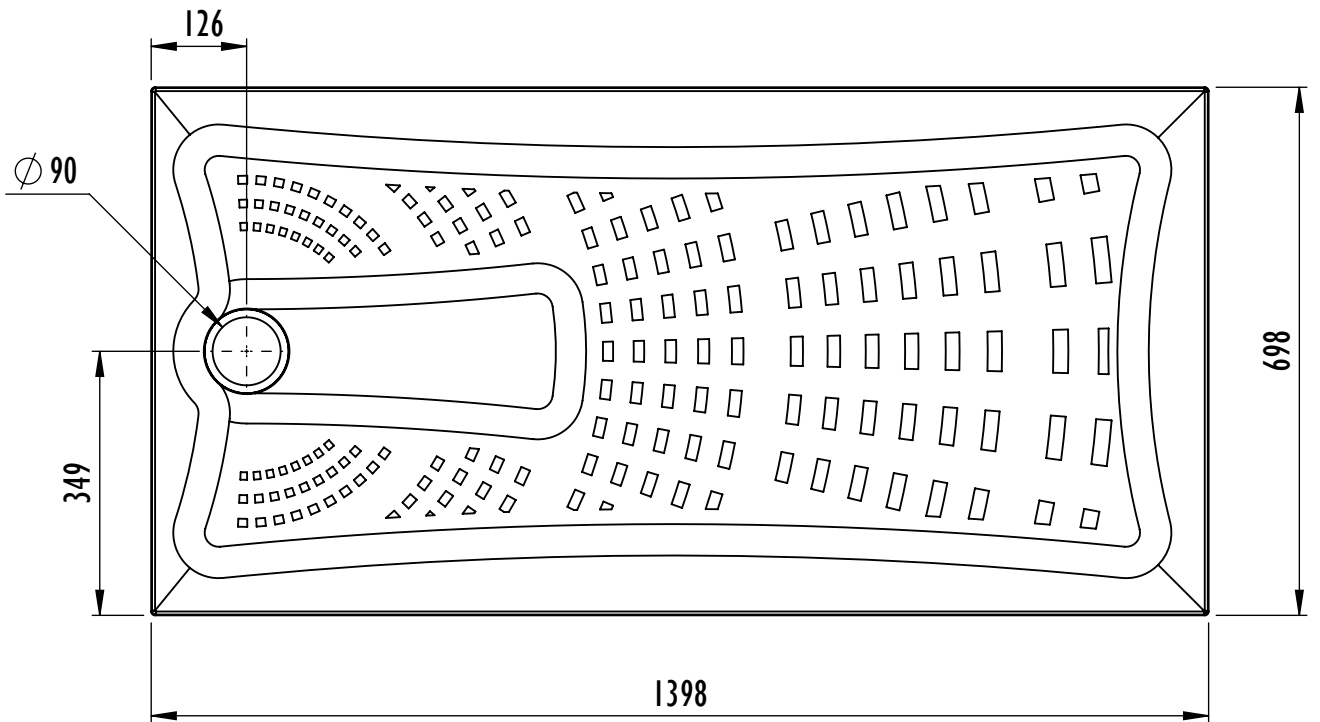

Mantis Shower Tray Datasheet

Technical Data	
Tray Height	24mm In Height
Handing	Universal (not handed)
Waste Outlet Position	See diagrams
Trap Size	90mm aperature in tray
Waste Options	Shower tray designed to be used with a 90mm waste trap
Sizes Available	1200mm x 700mm (UDT1270W24) 1200mm x 800mm (UDT1280W24) 1300mm x 700mm (UDT1370W24) 1300mm x 800mm (UDT1380W24) 1400mm x 700mm (UDT1470W24) 1400mm x 800mm (UDT1480W24) 1500mm x 700mm (UDT1570W24) 1500mm x 800mm (UDT1580W24) 900mm x 900mm (UDT9090W24) 1000mm x 1000mm (UDT1010W24) 1700mm x 700mm (UDT1770W24) cut to length bath replacement 1700mm x 800mm (UDT1780W24) cut to length bath replacement
Construction	Multi Layer GRP with durable Polyester Gel coat upper surface.
Installation	May be bedded down on sand/cement or tile adhesive if preferred or to assist with levelling. Always follow installation guide supplied. Supplied with self adhesive flexible fabric tile upstand.
Waste trap options available from Impey	<ul style="list-style-type: none">• IMOR/H 90mm Horizontal outlet• IMOR/V 90mm Vertical outlet• IMOR/P Pumped waste
Standards	CE marked to EN 14527 Slip resistance to Category B DIN 51097
Maximum Flow Rate 11 l/min	

Mantis Shower Tray 1300 x 800mm UDT13080W24

Product/Code

Mantis Shower Tray 1300mm x 800mm
UDT13080W24

Mantis Shower Tray with horizontal outlet
Tray: UDT13080W24
Trap: IMOR/H

Mantis Shower Tray with vertical outlet
Tray: UDT13080W24
Trap: IMOR/V

Mantis Shower Tray with pumped outlet
Tray: UDT13080W24
Trap: IMOR/P

Mantis Shower Tray 1400 x 700mm UDT1470W24

Product/Code

Mantis Shower Tray 1400mm x 700mm
UDT1470W24

Mantis Shower Tray with horizontal outlet
Tray: UDT1470W24
Trap: IMOR/H

Mantis Shower Tray with vertical outlet
Tray: UDT1470W24
Trap: IMOR/V

Mantis Shower Tray with pumped outlet
Tray: UDT1470W24
Trap: IMOR/P

Mantis Shower Tray 1400 x 800mm UDT14080W24

Product/Code

Mantis Shower Tray 1400mm x 800mm
UDT14080W24