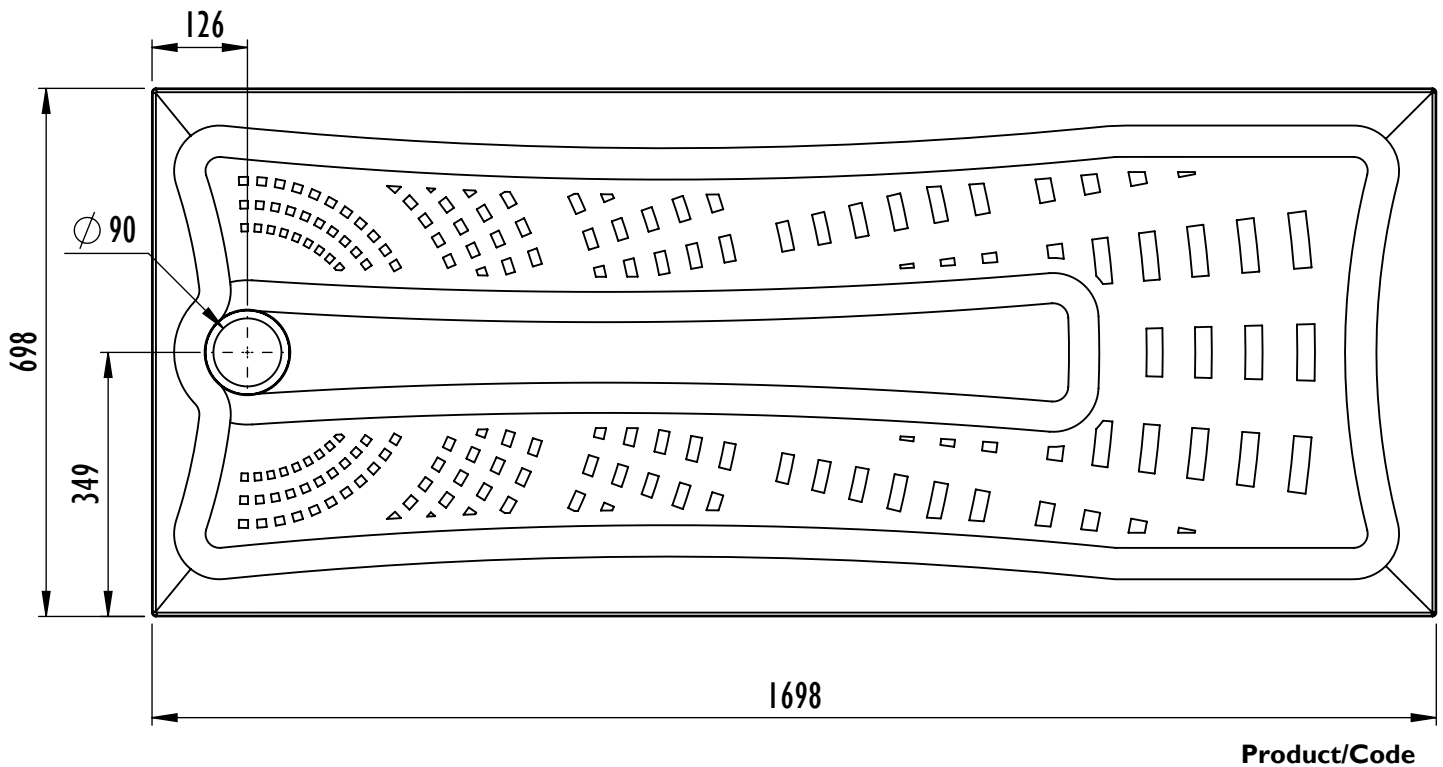

Mantis Shower Tray Datasheet

Technical Data	
Tray Height	24mm In Height
Handing	Universal (not handed)
Waste Outlet Position	See diagrams
Trap Size	90mm aperature in tray
Waste Options	Shower tray designed to be used with a 90mm waste trap
Sizes Available	1200mm x 700mm (UDT1270W24) 1200mm x 800mm (UDT1280W24) 1300mm x 700mm (UDT1370W24) 1300mm x 800mm (UDT1380W24) 1400mm x 700mm (UDT1470W24) 1400mm x 800mm (UDT1480W24) 1500mm x 700mm (UDT1570W24) 1500mm x 800mm (UDT1580W24) 900mm x 900mm (UDT9090W24) 1000mm x 1000mm (UDT1010W24) 1700mm x 700mm (UDT1770W24) cut to length bath replacement 1700mm x 800mm (UDT1780W24) cut to length bath replacement
Construction	Multi Layer GRP with durable Polyester Gel coat upper surface.
Installation	May be bedded down on sand/cement or tile adhesive if preferred or to assist with levelling. Always follow installation guide supplied. Supplied with self adhesive flexible fabric tile upstand.
Waste trap options available from Impey	<ul style="list-style-type: none">• IMOR/H 90mm Horizontal outlet• IMOR/V 90mm Vertical outlet• IMOR/P Pumped waste
Standards	CE marked to EN 14527 Slip resistance to Category B DIN 51097
Maximum Flow Rate 11 l/min	

Mantis Shower Tray 1000 x 1000mm UDT1010W24

Product/Code

Mantis Shower Tray 1000mm x 1000mm
UDT1010W24

Mantis Shower Tray with horizontal outlet
Tray: UDT1010W24
Trap: IMOR/H

Mantis Shower Tray with vertical outlet
Tray: UDT1010W24
Trap: IMOR/V

Mantis Shower Tray with pumped outlet
Tray: UDT1010W24
Trap: IMOR/P

Mantis Shower Tray 1700 x 700mm UDT1770W24

Mantis Shower Tray 1700 x 800mm UDT1780W24

Product/Code

Mantis Shower Tray 1700mm x 700mm
UDT1780W24