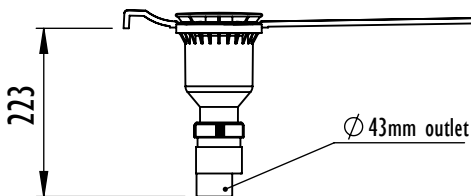

Mantis Shower Tray Datasheet

Technical Data	
Tray Height	24mm In Height
Handing	Universal (not handed)
Waste Outlet Position	See diagrams
Trap Size	90mm aperature in tray
Waste Options	Shower tray designed to be used with a 90mm waste trap
Sizes Available	1200mm x 700mm (UDT1270W24) 1200mm x 800mm (UDT1280W24) 1300mm x 700mm (UDT1370W24) 1300mm x 800mm (UDT1380W24) 1400mm x 700mm (UDT1470W24) 1400mm x 800mm (UDT1480W24) 1500mm x 700mm (UDT1570W24) 1500mm x 800mm (UDT1580W24) 900mm x 900mm (UDT9090W24) 1000mm x 1000mm (UDT1010W24) 1700mm x 700mm (UDT1770W24) cut to length bath replacement 1700mm x 800mm (UDT1780W24) cut to length bath replacement
Construction	Multi Layer GRP with durable Polyester Gel coat upper surface.
Installation	May be bedded down on sand/cement or tile adhesive if preferred or to assist with levelling. Always follow installation guide supplied. Supplied with self adhesive flexible fabric tile upstand.
Waste trap options available from Impey	<ul style="list-style-type: none">• IMOR/H 90mm Horizontal outlet• IMOR/V 90mm Vertical outlet• IMOR/P Pumped waste
Standards	CE marked to EN 14527 Slip resistance to Category B DIN 51097
Maximum Flow Rate 11 l/min	

Mantis Shower Tray 1200 x 700mm UDT1270W24

Product/Code

Mantis Shower Tray 1200mm x 700mm
UDT1270W24

Mantis Shower Tray with horizontal outlet
Tray: UDT1270W24
Trap: IMOR/H

Mantis Shower Tray with vertical outlet
Tray: UDT1270W24
Trap: IMOR/V

Mantis Shower Tray with pumped outlet
Tray: UDT1270W24
Trap: IMOR/P

Mantis Shower Tray 1200 x 800mm UDT12080W24

Product/Code

Mantis Shower Tray 1200mm x 800mm
UDT12080W24

Mantis Shower Tray with horizontal outlet
Tray: UDT12080W24
Trap: IMOR/H

Mantis Shower Tray - Cut to length bath replacement 1700 x 700mm (UDT1770W24) 1700 x 800mm (UDT1780W24)

Mantis bath replacement trays have been designed so that they can be cut down to fit a wall to wall space where a bath was previously installed. They can be cut using a conventional multi purpose handsaw.