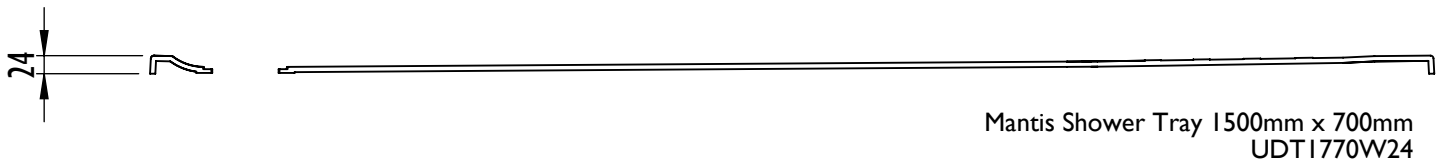

Mantis Shower Tray 1700 x 700mm UDT1770W24