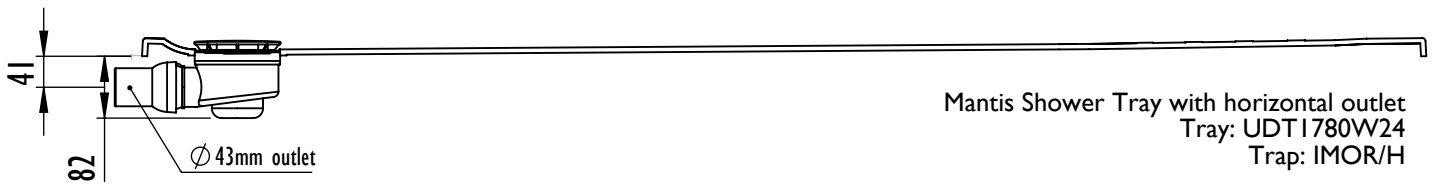

Mantis Shower Tray Datasheet

Technical Data	
Tray Height	24mm In Height
Handing	Universal (not handed)
Waste Outlet Position	See diagrams
Trap Size	90mm aperature in tray
Waste Options	Shower tray designed to be used with a 90mm waste trap
Sizes Available	1200mm x 700mm (UDT1270W24) 1200mm x 800mm (UDT1280W24) 1300mm x 700mm (UDT1370W24) 1300mm x 800mm (UDT1380W24) 1400mm x 700mm (UDT1470W24) 1400mm x 800mm (UDT1480W24) 1500mm x 700mm (UDT1570W24) 1500mm x 800mm (UDT1580W24) 900mm x 900mm (UDT9090W24) 1000mm x 1000mm (UDT1010W24) 1700mm x 700mm (UDT1770W24) cut to length bath replacement 1700mm x 800mm (UDT1780W24) cut to length bath replacement
Construction	Multi Layer GRP with durable Polyester Gel coat upper surface.
Installation	May be bedded down on sand/cement or tile adhesive if preferred or to assist with levelling. Always follow installation guide supplied. Supplied with self adhesive flexible fabric tile upstand.
Waste trap options available from Impey	<ul style="list-style-type: none">• IMOR/H 90mm Horizontal outlet• IMOR/V 90mm Vertical outlet• IMOR/P Pumped waste
Standards	CE marked to EN 14527 Slip resistance to Category B DIN 51097
Maximum Flow Rate 11 l/min	

Mantis Shower Tray with pumped outlet
Tray: UDT1010W24
Trap: IMOR/P

Mantis Shower Tray 1700 x 700mm UDT1770W24

Mantis Shower Tray 1700 x 800mm UDT1780W24

Product/Code

Mantis Shower Tray 1700mm x 700mm
UDT1780W24