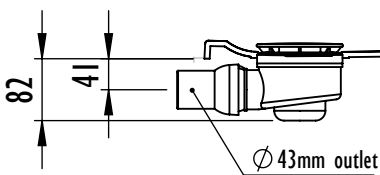

Mantis Shower Tray with vertical outlet
Tray: UDT1470W24
Trap: IMOR/V

Mantis Shower Tray with pumped outlet
Tray: UDT1470W24
Trap: IMOR/P

Mantis Shower Tray 1400 x 800mm UDT14080W24

Product/Code

Mantis Shower Tray 1400mm x 800mm
UDT14080W24