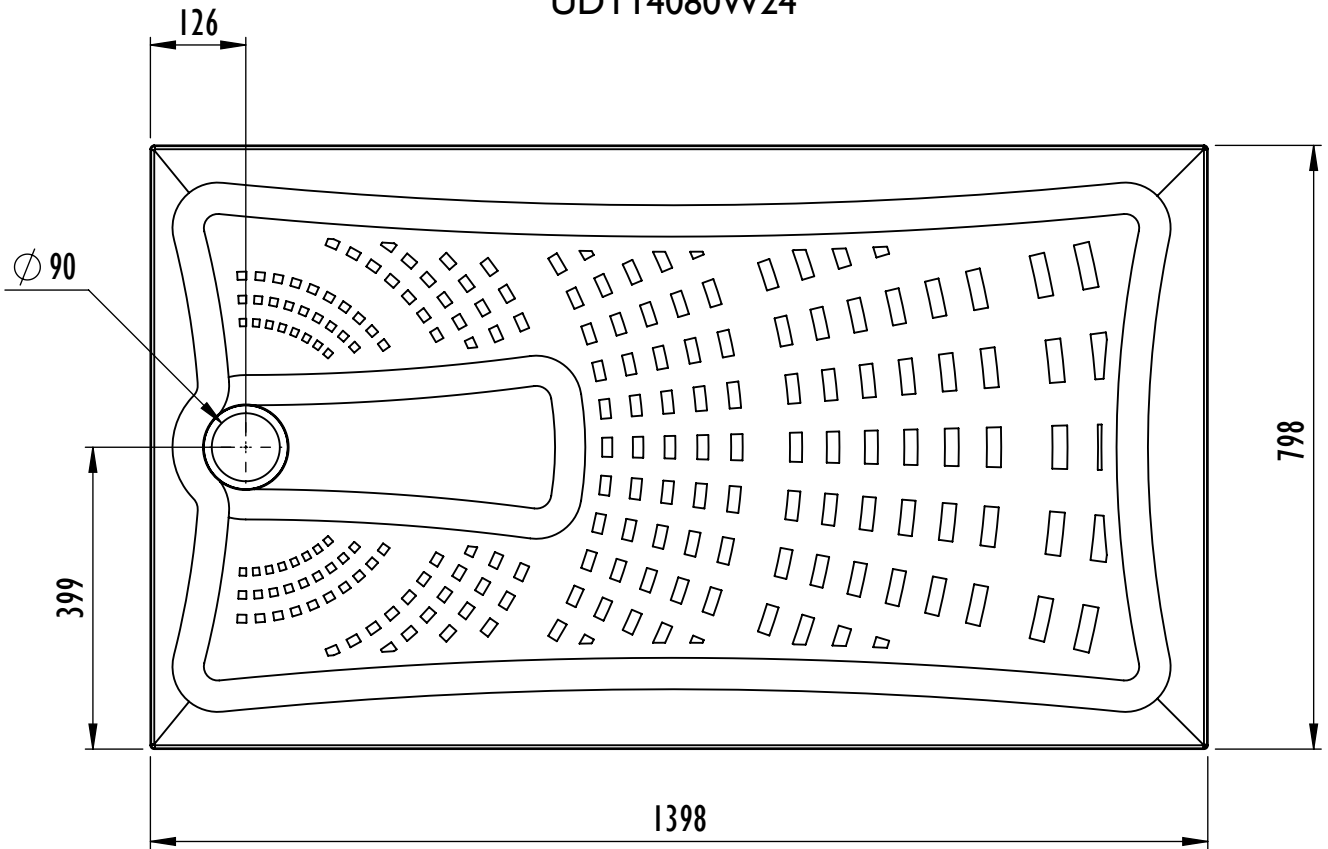

Mantis Shower Tray Datasheet

Technical Data	
Tray Height	24mm In Height
Handing	Universal (not handed)
Waste Outlet Position	See diagrams
Trap Size	90mm aperature in tray
Waste Options	Shower tray designed to be used with a 90mm waste trap
Sizes Available	1200mm x 700mm (UDT1270W24) 1200mm x 800mm (UDT1280W24) 1300mm x 700mm (UDT1370W24) 1300mm x 800mm (UDT1380W24) 1400mm x 700mm (UDT1470W24) 1400mm x 800mm (UDT1480W24) 1500mm x 700mm (UDT1570W24) 1500mm x 800mm (UDT1580W24) 900mm x 900mm (UDT9090W24) 1000mm x 1000mm (UDT1010W24) 1700mm x 700mm (UDT1770W24) cut to length bath replacement 1700mm x 800mm (UDT1780W24) cut to length bath replacement
Construction	Multi Layer GRP with durable Polyester Gel coat upper surface.
Installation	May be bedded down on sand/cement or tile adhesive if preferred or to assist with levelling. Always follow installation guide supplied. Supplied with self adhesive flexible fabric tile upstand.
Waste trap options available from Impey	<ul style="list-style-type: none">• IMOR/H 90mm Horizontal outlet• IMOR/V 90mm Vertical outlet• IMOR/P Pumped waste
Standards	CE marked to EN 14527 Slip resistance to Category B DIN 51097
Maximum Flow Rate 11 l/min	

Mantis Shower Tray 1300 x 800mm UDT13080W24

Product/Code

Mantis Shower Tray 1300mm x 800mm
UDT13080W24

Mantis Shower Tray with horizontal outlet
Tray: UDT13080W24
Trap: IMOR/H

Mantis Shower Tray with vertical outlet
Tray: UDT13080W24
Trap: IMOR/V

Mantis Shower Tray with pumped outlet
Tray: UDT13080W24
Trap: IMOR/P

Mantis Shower Tray 1400 x 700mm UDT1470W24

Product/Code

Mantis Shower Tray 1400mm x 700mm
UDT1470W24

Mantis Shower Tray with horizontal outlet
Tray: UDT1470W24
Trap: IMOR/H

Mantis Shower Tray with vertical outlet
Tray: UDT1470W24
Trap: IMOR/V

Mantis Shower Tray with pumped outlet
Tray: UDT1470W24
Trap: IMOR/P

Mantis Shower Tray 1400 x 800mm UDT14080W24

Product/Code

Mantis Shower Tray 1400mm x 800mm
UDT14080W24