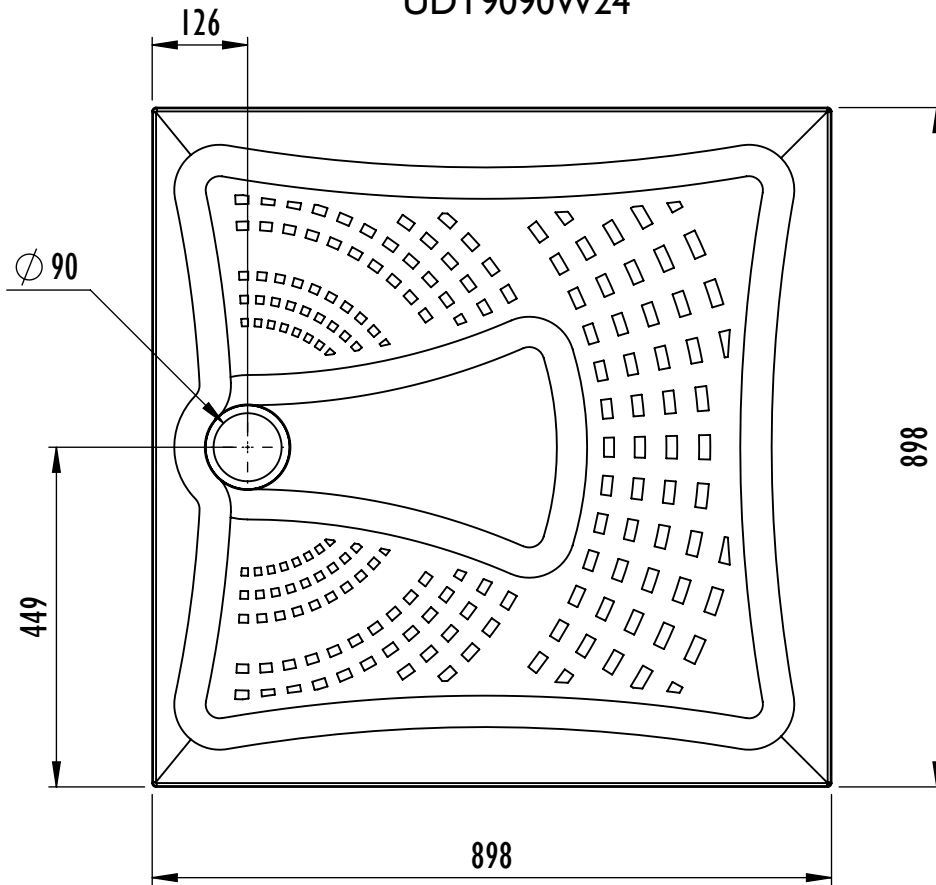

Mantis Shower Tray Datasheet

Technical Data	
Tray Height	24mm In Height
Handing	Universal (not handed)
Waste Outlet Position	See diagrams
Trap Size	90mm aperature in tray
Waste Options	Shower tray designed to be used with a 90mm waste trap
Sizes Available	1200mm x 700mm (UDT1270W24) 1200mm x 800mm (UDT1280W24) 1300mm x 700mm (UDT1370W24) 1300mm x 800mm (UDT1380W24) 1400mm x 700mm (UDT1470W24) 1400mm x 800mm (UDT1480W24) 1500mm x 700mm (UDT1570W24) 1500mm x 800mm (UDT1580W24) 900mm x 900mm (UDT9090W24) 1000mm x 1000mm (UDT1010W24) 1700mm x 700mm (UDT1770W24) cut to length bath replacement 1700mm x 800mm (UDT1780W24) cut to length bath replacement
Construction	Multi Layer GRP with durable Polyester Gel coat upper surface.
Installation	May be bedded down on sand/cement or tile adhesive if preferred or to assist with levelling. Always follow installation guide supplied. Supplied with self adhesive flexible fabric tile upstand.
Waste trap options available from Impey	<ul style="list-style-type: none">• IMOR/H 90mm Horizontal outlet• IMOR/V 90mm Vertical outlet• IMOR/P Pumped waste
Standards	CE marked to EN 14527 Slip resistance to Category B DIN 51097
Maximum Flow Rate 11 l/min	

Mantis Shower Tray 1500 x 700mm UDT1570W24

Product/Code

Mantis Shower Tray 1500mm x 700mm
UDT1570W24

Mantis Shower Tray with horizontal outlet
Tray: UDT1570W24
Trap: IMOR/H

Mantis Shower Tray with vertical outlet
Tray: UDT1570W24
Trap: IMOR/V

Mantis Shower Tray with pumped outlet
Tray: UDT1570W24
Trap: IMOR/P

Mantis Shower Tray 1500 x 800mm UDTI5080W24

Mantis Shower Tray 900 x 900mm UDT9090W24

Product/Code

Mantis Shower Tray 900mm x 900mm
UDT9090W24

Mantis Shower Tray - Cut to length bath replacement 1700 x 700mm (UDT1770W24) 1700 x 800mm (UDT1780W24)

Mantis bath replacement trays have been designed so that they can be cut down to fit a wall to wall space where a bath was previously installed. They can be cut using a conventional multi purpose handsaw.