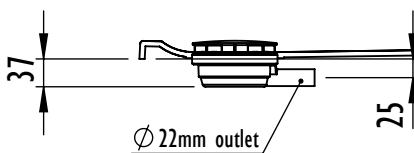

Mantis Shower Tray with vertical outlet
Tray: UDT1470W24
Trap: IMOR/V

Mantis Shower Tray with pumped outlet
Tray: UDT1470W24
Trap: IMOR/P

Mantis Shower Tray 1400 x 800mm UDT14080W24

Product/Code

Mantis Shower Tray 1400mm x 800mm
UDT14080W24

Mantis Shower Tray with horizontal outlet
Tray: UDT14080W24
Trap: IMOR/H

Mantis Shower Tray with vertical outlet
Tray: UDT14080W24
Trap: IMOR/V

Mantis Shower Tray with pumped outlet
Tray: UDT14080W24
Trap: IMOR/P