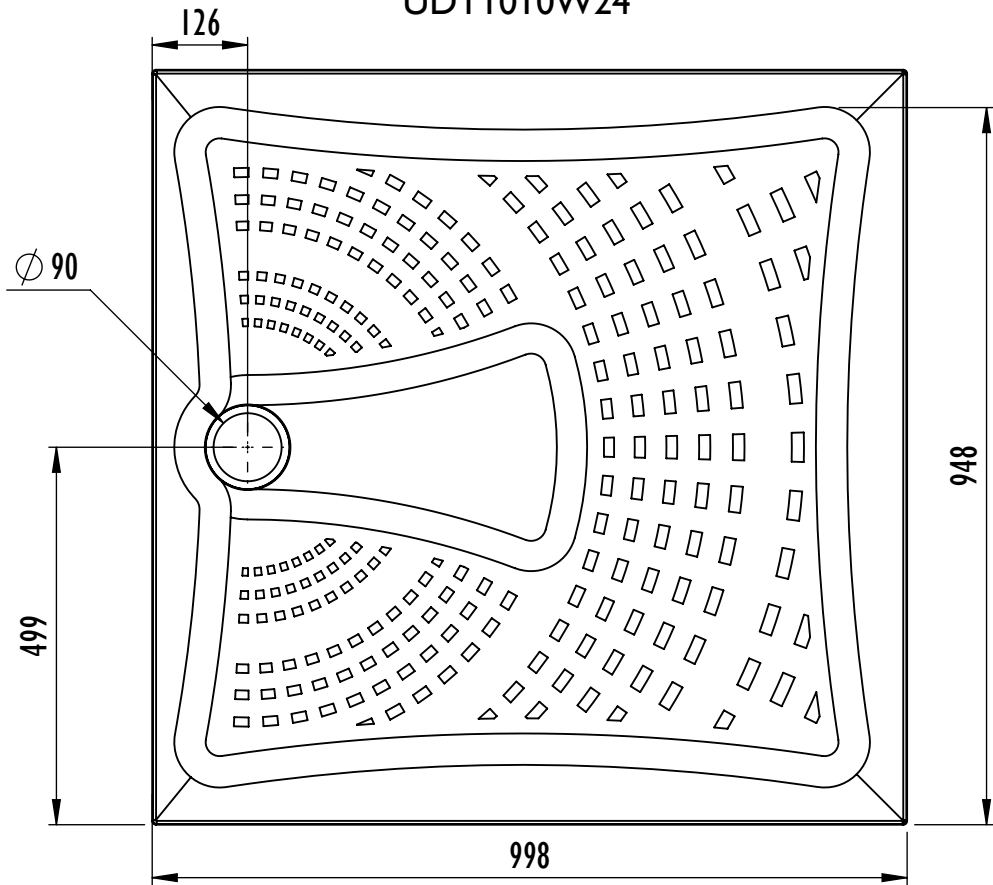

Mantis Shower Tray Datasheet

Technical Data	
Tray Height	24mm In Height
Handing	Universal (not handed)
Waste Outlet Position	See diagrams
Trap Size	90mm aperature in tray
Waste Options	Shower tray designed to be used with a 90mm waste trap
Sizes Available	1200mm x 700mm (UDT1270W24) 1200mm x 800mm (UDT1280W24) 1300mm x 700mm (UDT1370W24) 1300mm x 800mm (UDT1380W24) 1400mm x 700mm (UDT1470W24) 1400mm x 800mm (UDT1480W24) 1500mm x 700mm (UDT1570W24) 1500mm x 800mm (UDT1580W24) 900mm x 900mm (UDT9090W24) 1000mm x 1000mm (UDT1010W24) 1700mm x 700mm (UDT1770W24) cut to length bath replacement 1700mm x 800mm (UDT1780W24) cut to length bath replacement
Construction	Multi Layer GRP with durable Polyester Gel coat upper surface.
Installation	May be bedded down on sand/cement or tile adhesive if preferred or to assist with levelling. Always follow installation guide supplied. Supplied with self adhesive flexible fabric tile upstand.
Waste trap options available from Impey	<ul style="list-style-type: none">• IMOR/H 90mm Horizontal outlet• IMOR/V 90mm Vertical outlet• IMOR/P Pumped waste
Standards	CE marked to EN 14527 Slip resistance to Category B DIN 51097
Maximum Flow Rate 11 l/min	

Mantis Shower Tray with pumped outlet
Tray: UDT1570W24
Trap: IMOR/P

Mantis Shower Tray 1500 x 800mm UDTI5080W24

Mantis Shower Tray 900 x 900mm UDT9090W24

Product/Code

Mantis Shower Tray 900mm x 900mm
UDT9090W24

Mantis Shower Tray with horizontal outlet
Tray: UDT9090W24
Trap: IMOR/H

Mantis Shower Tray with vertical outlet
Tray: UDT9090W24
Trap: IMOR/V

Mantis Shower Tray with pumped outlet
Tray: UDT9090W24
Trap: IMOR/P

Mantis Shower Tray 1000 x 1000mm UDT1010W24

Product/Code

Mantis Shower Tray 1000mm x 1000mm
UDT1010W24

Mantis Shower Tray with horizontal outlet
Tray: UDT1010W24
Trap: IMOR/H

Mantis Shower Tray with vertical outlet
Tray: UDT1010W24
Trap: IMOR/V