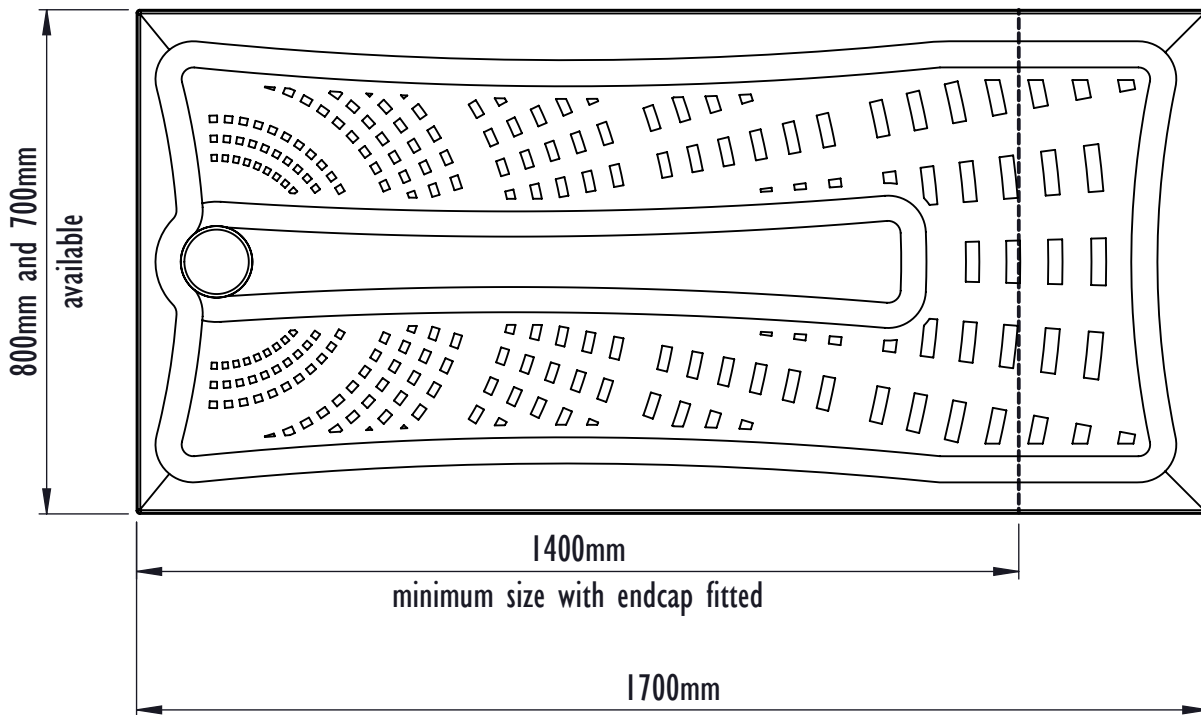

Mantis Shower Tray Datasheet

Technical Data	
Tray Height	24mm In Height
Handing	Universal (not handed)
Waste Outlet Position	See diagrams
Trap Size	90mm aperature in tray
Waste Options	Shower tray designed to be used with a 90mm waste trap
Sizes Available	1200mm x 700mm (UDT1270W24) 1200mm x 800mm (UDT1280W24) 1300mm x 700mm (UDT1370W24) 1300mm x 800mm (UDT1380W24) 1400mm x 700mm (UDT1470W24) 1400mm x 800mm (UDT1480W24) 1500mm x 700mm (UDT1570W24) 1500mm x 800mm (UDT1580W24) 900mm x 900mm (UDT9090W24) 1000mm x 1000mm (UDT1010W24) 1700mm x 700mm (UDT1770W24) cut to length bath replacement 1700mm x 800mm (UDT1780W24) cut to length bath replacement
Construction	Multi Layer GRP with durable Polyester Gel coat upper surface.
Installation	May be bedded down on sand/cement or tile adhesive if preferred or to assist with levelling. Always follow installation guide supplied. Supplied with self adhesive flexible fabric tile upstand.
Waste trap options available from Impey	<ul style="list-style-type: none">• IMOR/H 90mm Horizontal outlet• IMOR/V 90mm Vertical outlet• IMOR/P Pumped waste
Standards	CE marked to EN 14527 Slip resistance to Category B DIN 51097
Maximum Flow Rate 11 l/min	

Mantis Shower Tray with pumped outlet
Tray: UDT1010W24
Trap: IMOR/P

Mantis Shower Tray 1700 x 700mm UDT1770W24

Mantis Shower Tray 1700 x 800mm UDT1780W24

Product/Code

Mantis Shower Tray 1700mm x 700mm
UDT1780W24

Mantis Shower Tray with horizontal outlet
Tray: UDT1780W24
Trap: IMOR/H

Mantis Shower Tray with vertical outlet
Tray: UDT1780W24
Trap: IMOR/V

Mantis Shower Tray with pumped outlet
Tray: UDT1780W24
Trap: IMOR/P

Mantis Shower Tray - Cut to length bath replacement 1700 x 700mm (UDT1770W24) 1700 x 800mm (UDT1780W24)

Mantis bath replacement trays have been designed so that they can be cut down to fit a wall to wall space where a bath was previously installed. They can be cut using a conventional multi purpose handsaw.