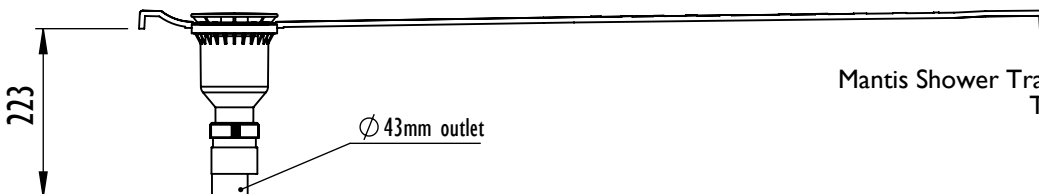

Mantis Shower Tray with vertical outlet
Tray: UDT12080W24
Trap: IMOR/V