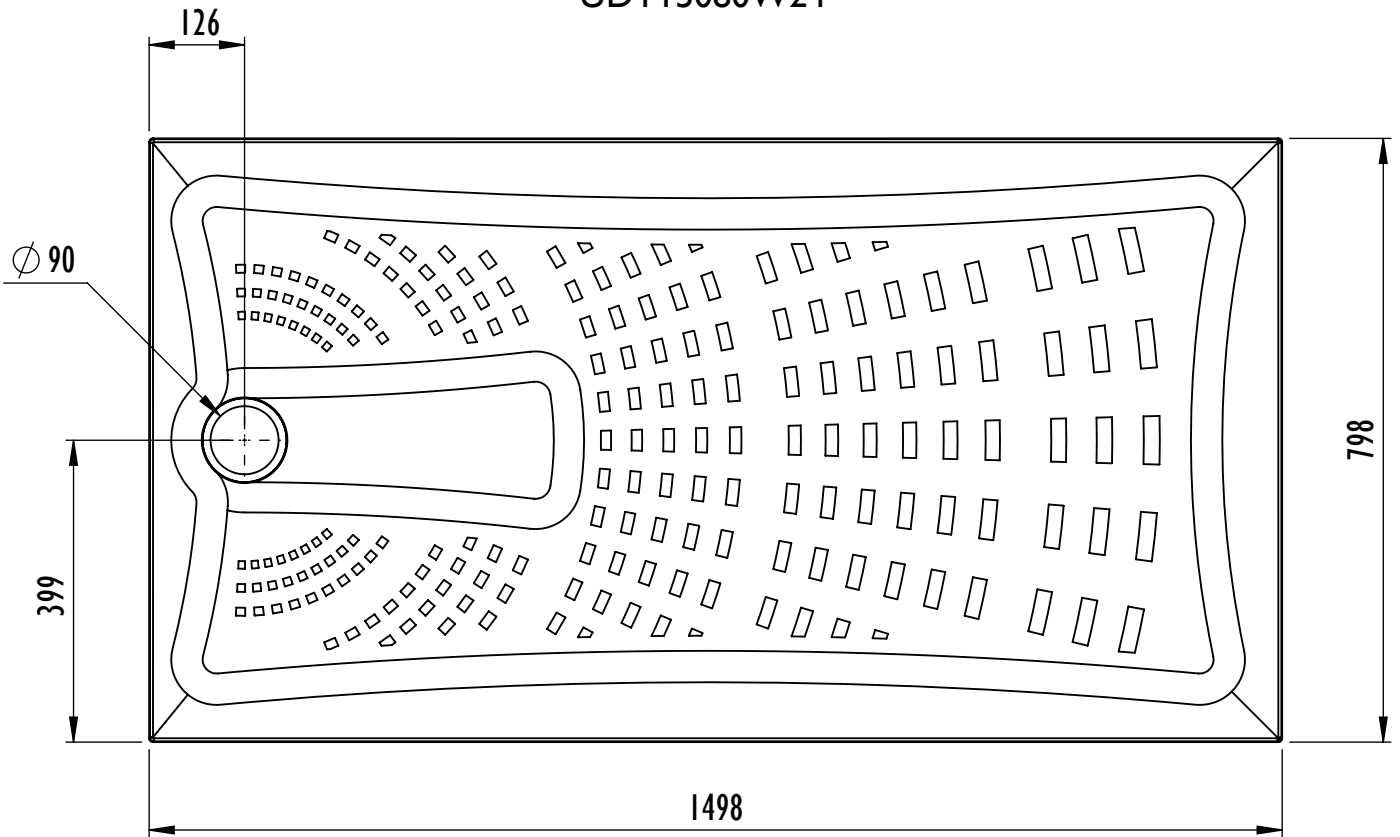

Mantis Shower Tray Datasheet

Technical Data	
Tray Height	24mm In Height
Handing	Universal (not handed)
Waste Outlet Position	See diagrams
Trap Size	90mm aperature in tray
Waste Options	Shower tray designed to be used with a 90mm waste trap
Sizes Available	1200mm x 700mm (UDT1270W24) 1200mm x 800mm (UDT1280W24) 1300mm x 700mm (UDT1370W24) 1300mm x 800mm (UDT1380W24) 1400mm x 700mm (UDT1470W24) 1400mm x 800mm (UDT1480W24) 1500mm x 700mm (UDT1570W24) 1500mm x 800mm (UDT1580W24) 900mm x 900mm (UDT9090W24) 1000mm x 1000mm (UDT1010W24) 1700mm x 700mm (UDT1770W24) cut to length bath replacement 1700mm x 800mm (UDT1780W24) cut to length bath replacement
Construction	Multi Layer GRP with durable Polyester Gel coat upper surface.
Installation	May be bedded down on sand/cement or tile adhesive if preferred or to assist with levelling. Always follow installation guide supplied. Supplied with self adhesive flexible fabric tile upstand.
Waste trap options available from Impey	<ul style="list-style-type: none">• IMOR/H 90mm Horizontal outlet• IMOR/V 90mm Vertical outlet• IMOR/P Pumped waste
Standards	CE marked to EN 14527 Slip resistance to Category B DIN 51097
Maximum Flow Rate 11 l/min	

Mantis Shower Tray 1500 x 700mm UDT1570W24

Product/Code

Mantis Shower Tray 1500mm x 700mm
UDT1570W24

Mantis Shower Tray with horizontal outlet
Tray: UDT1570W24
Trap: IMOR/H

Mantis Shower Tray with vertical outlet
Tray: UDT1570W24
Trap: IMOR/V

Mantis Shower Tray with pumped outlet
Tray: UDT1570W24
Trap: IMOR/P

Mantis Shower Tray 1500 x 800mm UDTI5080W24

Mantis Shower Tray 900 x 900mm UDT9090W24

Product/Code

Mantis Shower Tray 900mm x 900mm
UDT9090W24

Mantis Shower Tray 1000 x 1000mm UDT1010W24

Product/Code

Mantis Shower Tray 1000mm x 1000mm
UDT1010W24

Mantis Shower Tray with horizontal outlet
Tray: UDT1010W24
Trap: IMOR/H

Mantis Shower Tray with vertical outlet
Tray: UDT1010W24
Trap: IMOR/V