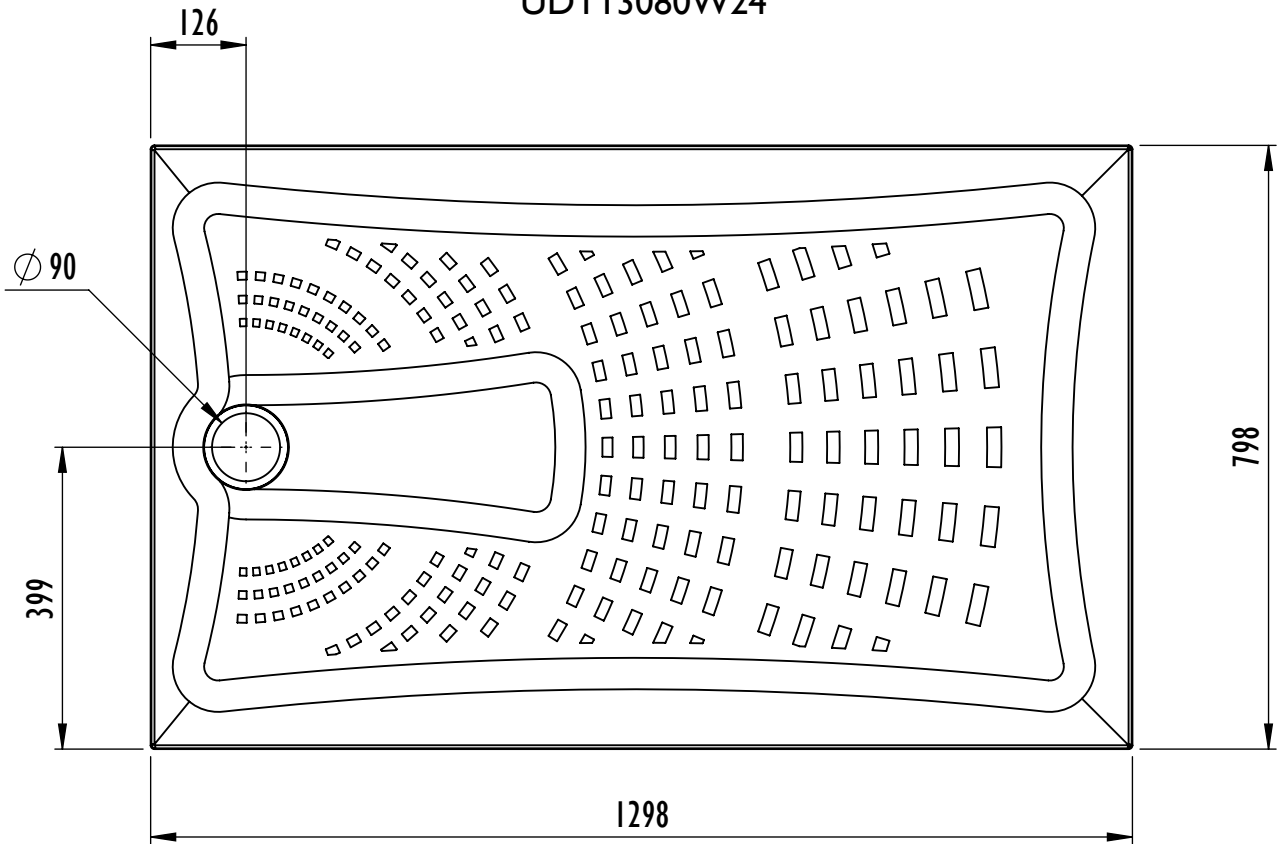

Mantis Shower Tray Datasheet

Technical Data	
Tray Height	24mm In Height
Handing	Universal (not handed)
Waste Outlet Position	See diagrams
Trap Size	90mm aperature in tray
Waste Options	Shower tray designed to be used with a 90mm waste trap
Sizes Available	1200mm x 700mm (UDT1270W24) 1200mm x 800mm (UDT1280W24) 1300mm x 700mm (UDT1370W24) 1300mm x 800mm (UDT1380W24) 1400mm x 700mm (UDT1470W24) 1400mm x 800mm (UDT1480W24) 1500mm x 700mm (UDT1570W24) 1500mm x 800mm (UDT1580W24) 900mm x 900mm (UDT9090W24) 1000mm x 1000mm (UDT1010W24) 1700mm x 700mm (UDT1770W24) cut to length bath replacement 1700mm x 800mm (UDT1780W24) cut to length bath replacement
Construction	Multi Layer GRP with durable Polyester Gel coat upper surface.
Installation	May be bedded down on sand/cement or tile adhesive if preferred or to assist with levelling. Always follow installation guide supplied. Supplied with self adhesive flexible fabric tile upstand.
Waste trap options available from Impey	<ul style="list-style-type: none">• IMOR/H 90mm Horizontal outlet• IMOR/V 90mm Vertical outlet• IMOR/P Pumped waste
Standards	CE marked to EN 14527 Slip resistance to Category B DIN 51097
Maximum Flow Rate 11 l/min	

Mantis Shower Tray 1200 x 700mm UDT1270W24

Product/Code

Mantis Shower Tray 1200mm x 700mm
UDT1270W24

Mantis Shower Tray with horizontal outlet
Tray: UDT1270W24
Trap: IMOR/H

Mantis Shower Tray with vertical outlet
Tray: UDT1270W24
Trap: IMOR/V

Mantis Shower Tray with vertical outlet
Tray: UDT12080W24
Trap: IMOR/V

Mantis Shower Tray with pumped outlet
Tray: UDT12080W24
Trap: IMOR/P

Mantis Shower Tray 1300 x 700mm UDT1370W24

Product/Code

Mantis Shower Tray 1300mm x 700mm
UDT1370W24

Mantis Shower Tray 1300 x 800mm UDT13080W24

Product/Code

Mantis Shower Tray 1300mm x 800mm
UDT13080W24

Mantis Shower Tray with horizontal outlet
Tray: UDT13080W24
Trap: IMOR/H

Mantis Shower Tray with vertical outlet
Tray: UDT13080W24
Trap: IMOR/V