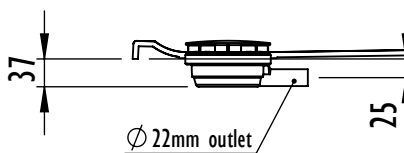

Mantis Shower Tray 1300 x 800mm UDT13080W24

Product/Code

Mantis Shower Tray 1300mm x 800mm
UDT13080W24

Mantis Shower Tray with horizontal outlet
Tray: UDT13080W24
Trap: IMOR/H

Mantis Shower Tray with vertical outlet
Tray: UDT13080W24
Trap: IMOR/V

Mantis Shower Tray with pumped outlet
Tray: UDT13080W24
Trap: IMOR/P

Mantis Shower Tray 1400 x 700mm UDT1470W24

Product/Code

Mantis Shower Tray 1400mm x 700mm
UDT1470W24

Mantis Shower Tray with horizontal outlet
Tray: UDT1470W24
Trap: IMOR/H