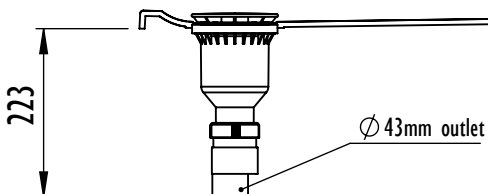

Mantis Shower Tray with vertical outlet
Tray: UDT14080W24
Trap: IMOR/V