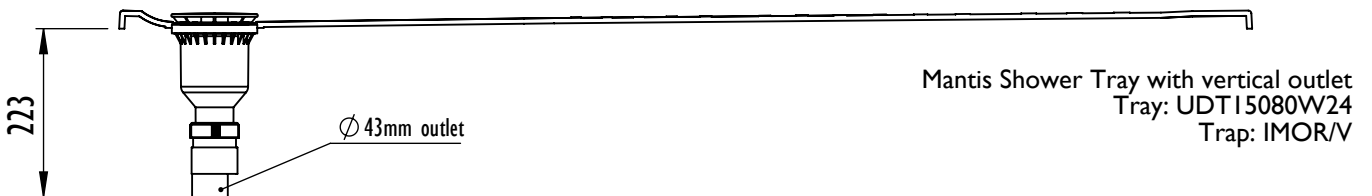

Mantis Shower Tray 1500 x 800mm UDTI5080W24