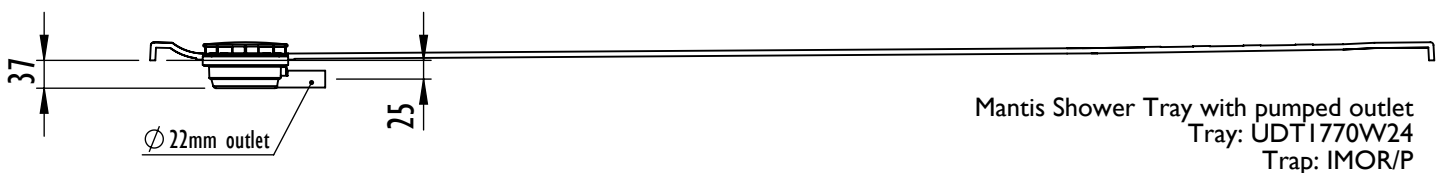

Mantis Shower Tray 1700 x 700mm UDT1770W24