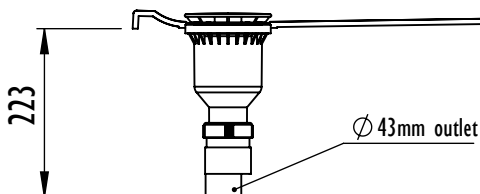

Mantis Shower Tray Datasheet

Technical Data	
Tray Height	24mm In Height
Handing	Universal (not handed)
Waste Outlet Position	See diagrams
Trap Size	90mm aperature in tray
Waste Options	Shower tray designed to be used with a 90mm waste trap
Sizes Available	1200mm x 700mm (UDT1270W24) 1200mm x 800mm (UDT1280W24) 1300mm x 700mm (UDT1370W24) 1300mm x 800mm (UDT1380W24) 1400mm x 700mm (UDT1470W24) 1400mm x 800mm (UDT1480W24) 1500mm x 700mm (UDT1570W24) 1500mm x 800mm (UDT1580W24) 900mm x 900mm (UDT9090W24) 1000mm x 1000mm (UDT1010W24) 1700mm x 700mm (UDT1770W24) cut to length bath replacement 1700mm x 800mm (UDT1780W24) cut to length bath replacement
Construction	Multi Layer GRP with durable Polyester Gel coat upper surface.
Installation	May be bedded down on sand/cement or tile adhesive if preferred or to assist with levelling. Always follow installation guide supplied. Supplied with self adhesive flexible fabric tile upstand.
Waste trap options available from Impey	<ul style="list-style-type: none">• IMOR/H 90mm Horizontal outlet• IMOR/V 90mm Vertical outlet• IMOR/P Pumped waste
Standards	CE marked to EN 14527 Slip resistance to Category B DIN 51097
Maximum Flow Rate 11 l/min	

Mantis Shower Tray 1300 x 800mm UDT13080W24

Product/Code

Mantis Shower Tray 1300mm x 800mm
UDT13080W24

Mantis Shower Tray with horizontal outlet
Tray: UDT13080W24
Trap: IMOR/H

Mantis Shower Tray with vertical outlet
Tray: UDT13080W24
Trap: IMOR/V

Mantis Shower Tray with pumped outlet
Tray: UDT13080W24
Trap: IMOR/P

Mantis Shower Tray 1400 x 700mm UDT1470W24

Product/Code

Mantis Shower Tray 1400mm x 700mm
UDT1470W24

Mantis Shower Tray with horizontal outlet
Tray: UDT1470W24
Trap: IMOR/H

Mantis Shower Tray - Cut to length bath replacement 1700 x 700mm (UDT1770W24) 1700 x 800mm (UDT1780W24)

Mantis bath replacement trays have been designed so that they can be cut down to fit a wall to wall space where a bath was previously installed. They can be cut using a conventional multi purpose handsaw.