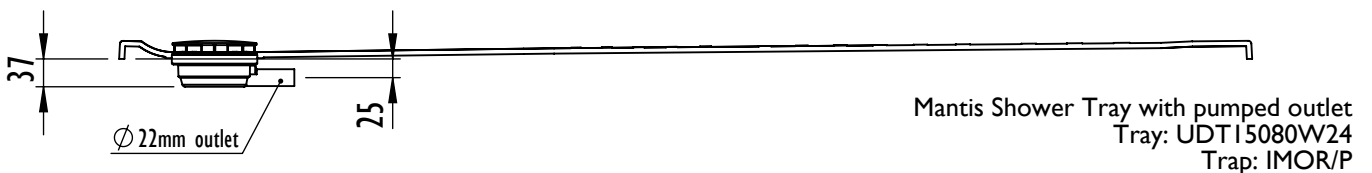

Mantis Shower Tray 1500 x 800mm UDTI5080W24