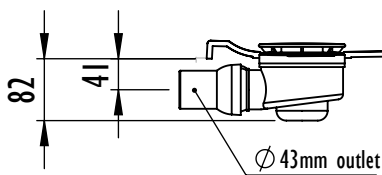

Mantis Shower Tray Datasheet

Technical Data	
Tray Height	24mm In Height
Handing	Universal (not handed)
Waste Outlet Position	See diagrams
Trap Size	90mm aperature in tray
Waste Options	Shower tray designed to be used with a 90mm waste trap
Sizes Available	1200mm x 700mm (UDT1270W24) 1200mm x 800mm (UDT1280W24) 1300mm x 700mm (UDT1370W24) 1300mm x 800mm (UDT1380W24) 1400mm x 700mm (UDT1470W24) 1400mm x 800mm (UDT1480W24) 1500mm x 700mm (UDT1570W24) 1500mm x 800mm (UDT1580W24) 900mm x 900mm (UDT9090W24) 1000mm x 1000mm (UDT1010W24) 1700mm x 700mm (UDT1770W24) cut to length bath replacement 1700mm x 800mm (UDT1780W24) cut to length bath replacement
Construction	Multi Layer GRP with durable Polyester Gel coat upper surface.
Installation	May be bedded down on sand/cement or tile adhesive if preferred or to assist with levelling. Always follow installation guide supplied. Supplied with self adhesive flexible fabric tile upstand.
Waste trap options available from Impey	<ul style="list-style-type: none">• IMOR/H 90mm Horizontal outlet• IMOR/V 90mm Vertical outlet• IMOR/P Pumped waste
Standards	CE marked to EN 14527 Slip resistance to Category B DIN 51097
Maximum Flow Rate 11 l/min	

Mantis Shower Tray 1300 x 800mm UDT13080W24

Product/Code

Mantis Shower Tray 1300mm x 800mm
UDT13080W24

Mantis Shower Tray with horizontal outlet
Tray: UDT13080W24
Trap: IMOR/H

Mantis Shower Tray with vertical outlet
Tray: UDT13080W24
Trap: IMOR/V