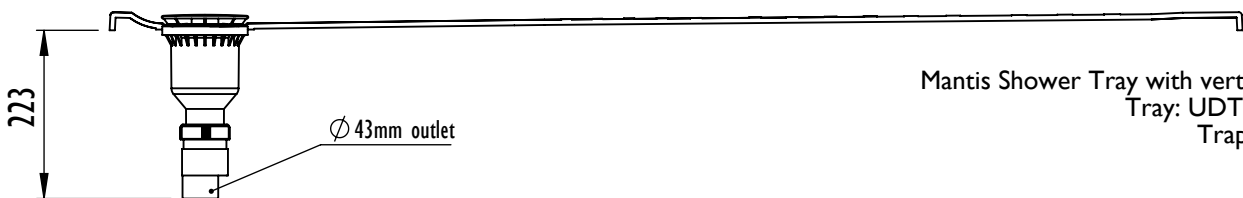

Mantis Shower Tray 1500 x 700mm UDT1570W24

Product/Code

Mantis Shower Tray 1500mm x 700mm
UDT1570W24

Mantis Shower Tray with horizontal outlet
Tray: UDT1570W24
Trap: IMOR/H

Mantis Shower Tray with vertical outlet
Tray: UDT1570W24
Trap: IMOR/V