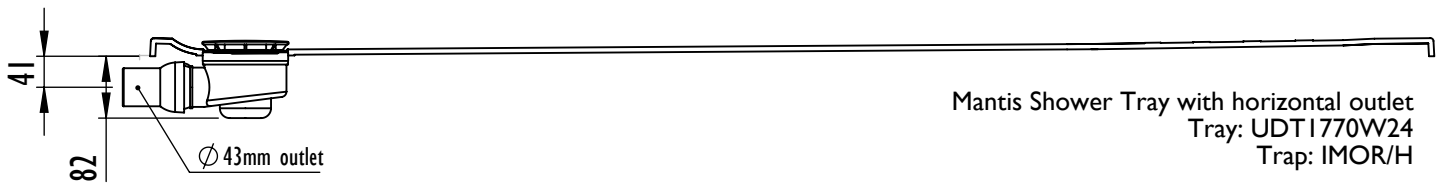

Mantis Shower Tray 1700 x 700mm UDT1770W24