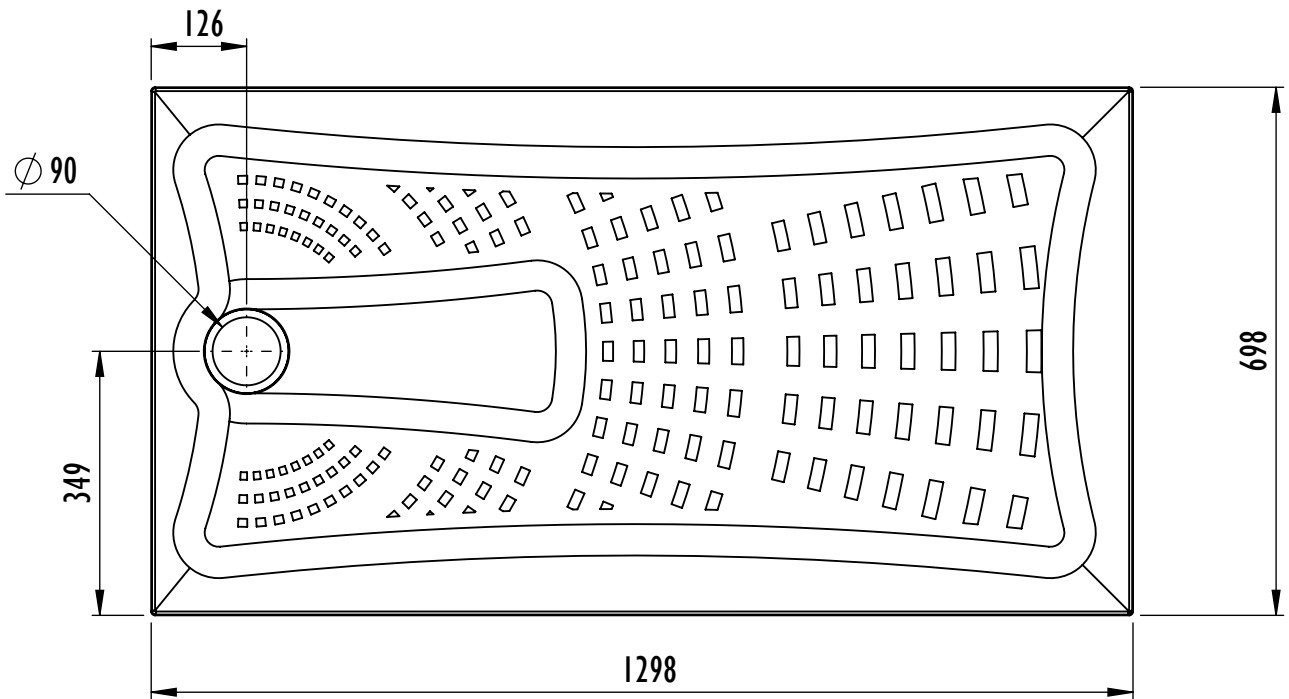

Mantis Shower Tray Datasheet

Technical Data	
Tray Height	24mm In Height
Handing	Universal (not handed)
Waste Outlet Position	See diagrams
Trap Size	90mm aperature in tray
Waste Options	Shower tray designed to be used with a 90mm waste trap
Sizes Available	1200mm x 700mm (UDT1270W24) 1200mm x 800mm (UDT1280W24) 1300mm x 700mm (UDT1370W24) 1300mm x 800mm (UDT1380W24) 1400mm x 700mm (UDT1470W24) 1400mm x 800mm (UDT1480W24) 1500mm x 700mm (UDT1570W24) 1500mm x 800mm (UDT1580W24) 900mm x 900mm (UDT9090W24) 1000mm x 1000mm (UDT1010W24) 1700mm x 700mm (UDT1770W24) cut to length bath replacement 1700mm x 800mm (UDT1780W24) cut to length bath replacement
Construction	Multi Layer GRP with durable Polyester Gel coat upper surface.
Installation	May be bedded down on sand/cement or tile adhesive if preferred or to assist with levelling. Always follow installation guide supplied. Supplied with self adhesive flexible fabric tile upstand.
Waste trap options available from Impey	<ul style="list-style-type: none">• IMOR/H 90mm Horizontal outlet• IMOR/V 90mm Vertical outlet• IMOR/P Pumped waste
Standards	CE marked to EN 14527 Slip resistance to Category B DIN 51097
Maximum Flow Rate 11 l/min	

Mantis Shower Tray with pumped outlet
Tray: UDT1270W24
Trap: IMOR/P

Mantis Shower Tray 1200 x 800mm UDT12080W24

Product/Code

Mantis Shower Tray 1200mm x 800mm
UDT12080W24

Mantis Shower Tray with horizontal outlet
Tray: UDT12080W24
Trap: IMOR/H

Mantis Shower Tray with vertical outlet
Tray: UDT12080W24
Trap: IMOR/V

Mantis Shower Tray with pumped outlet
Tray: UDT12080W24
Trap: IMOR/P

Mantis Shower Tray 1300 x 700mm UDT1370W24

Product/Code

Mantis Shower Tray 1300mm x 700mm
UDT1370W24

Mantis Shower Tray 1300 x 800mm UDT13080W24

Product/Code

Mantis Shower Tray 1300mm x 800mm
UDT13080W24

Mantis Shower Tray with horizontal outlet
Tray: UDT13080W24
Trap: IMOR/H

Mantis Shower Tray with vertical outlet
Tray: UDT13080W24
Trap: IMOR/V