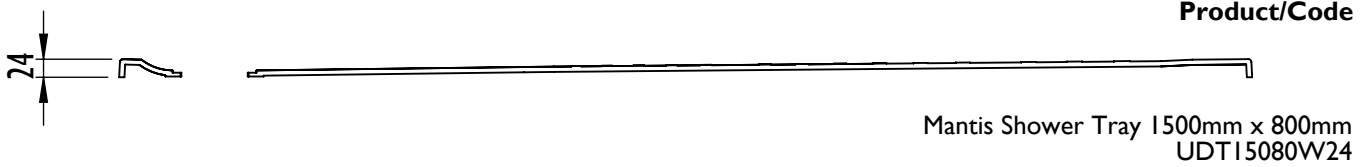

Mantis Shower Tray 1500 x 800mm UDTI5080W24