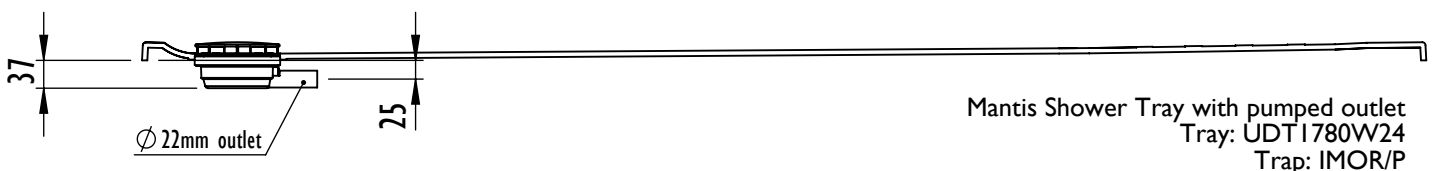

Mantis Shower Tray with pumped outlet
Tray: UDT1780W24
Trap: IMOR/P