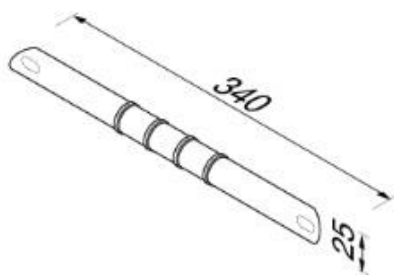

Hotel collection

915551

Corner foot rest for shower

Corner foot rest for shower

- Material: chrome plated brass
- Concealed fixing
- Guarantee: 12 years

- 340x25 mm

Quality has proven to be of decisive importance in recent years, which is why we can offer a 12-year warranty period for our chrome products. The entire selection is developed in Amersfoort. Geesa is certified according to the ISO 9001-2008 standard for design, productions and the delivery of bathroom accessories. 10/2015