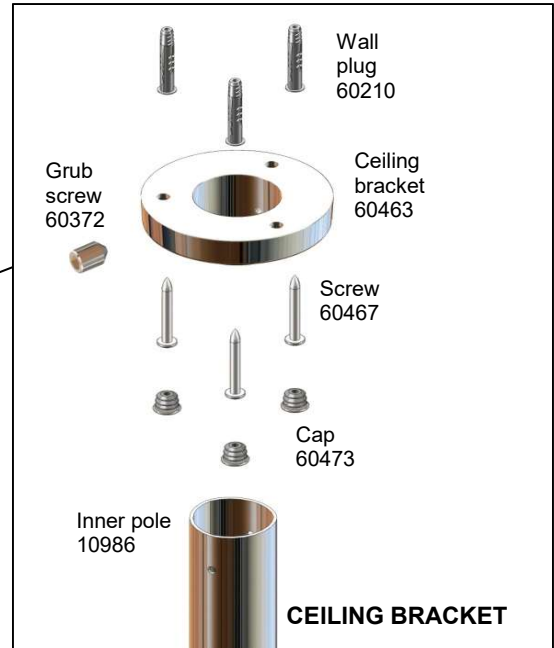

Aqua Screen Clear shower panels

DIMENSIONS

Height 2000mm

Aqua Screen Clear panel is for single panel installation only. It cannot be connected to another panel or return panel.

The quoted width dimensions are nominal - there is ± 10 mm adjustment at the wall channels for out-of-true walls.

Wall channel width
22mm

700 panel	716-736
800 panel	816-836
900 panel	916-936
1000 panel	1016-1036
1200 panel	1216-1236

Glass 8mm thick - toughened to EN 12150 1C Clear or satin finish Coated with Glassguard

Frame Aluminium alloy. Chrome finish. Extruded to BS EN 755-9

Aqua Screen Clear shower panels

Parts

Instruction Leaflet
Aqua Screen Clear 71585

Screwpack 80585