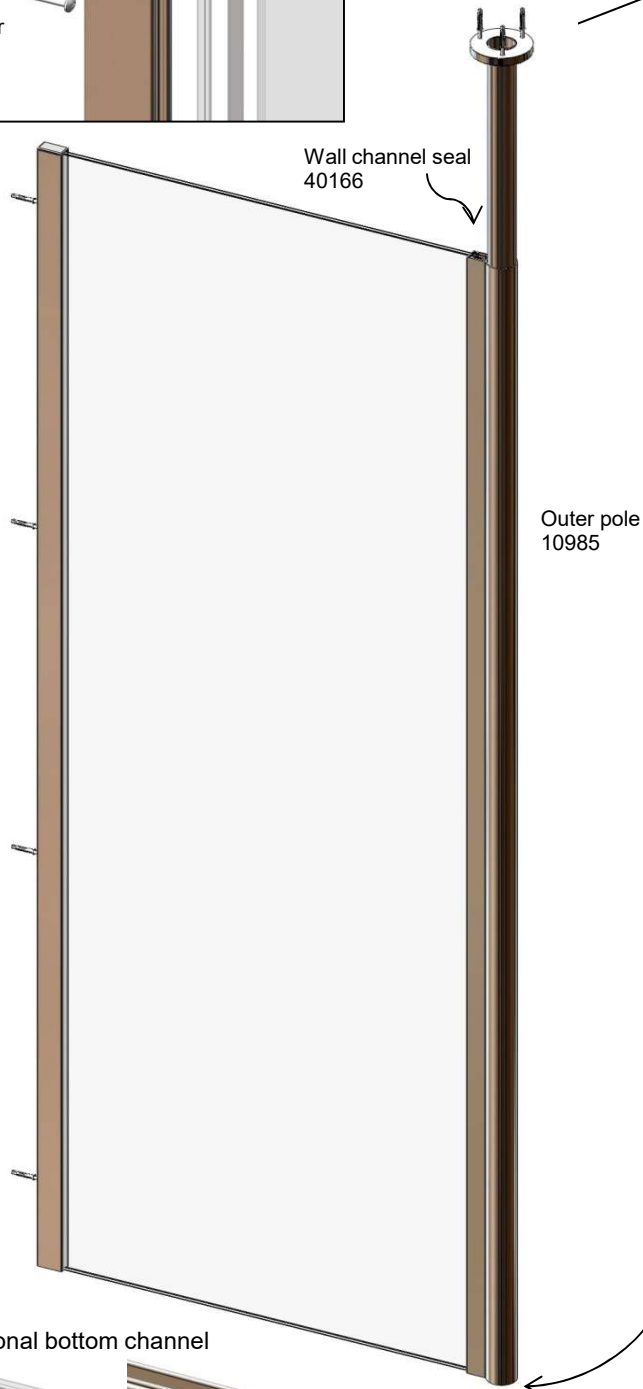

Aqua Screen Clear shower panels

DIMENSIONS

Height 2000mm

Aqua Screen Clear panel is for single panel installation only. It cannot be connected to another panel or return panel.

The quoted width dimensions are nominal - there is ± 10 mm adjustment at the wall channels for out-of-true walls.

Wall channel width
22mm

700 panel	716-736
800 panel	816-836
900 panel	916-936
1000 panel	1016-1036
1200 panel	1216-1236

Glass 8mm thick - toughened to EN 12150 1C Clear or satin finish Coated with Glassguard

Frame Aluminium alloy. Chrome finish. Extruded to BS EN 755-9

Aqua Screen Clear shower panels

Parts

Instruction Leaflet
Aqua Screen Clear 71585

Screwpack 80585