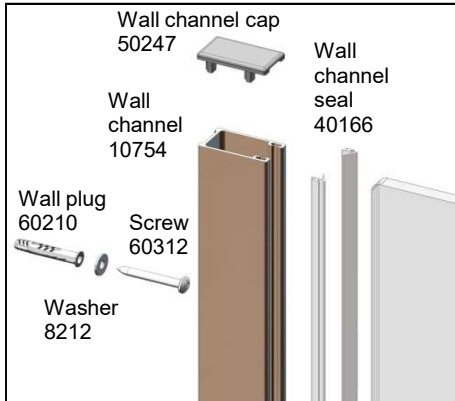

Aqua Screen Clear shower panels

DIMENSIONS

Height 2000mm

Aqua Screen Clear panel is for single panel installation only. It cannot be connected to another panel or return panel.

The quoted width dimensions are nominal - there is ± 10 mm adjustment at the wall channels for out-of-true walls.

Wall channel width
22mm

700 panel	716-736
800 panel	816-836
900 panel	916-936
1000 panel	1016-1036
1200 panel	1216-1236

Glass 8mm thick - toughened to EN 12150 1C Clear or satin finish Coated with Glassguard

Frame Aluminium alloy. Chrome finish. Extruded to BS EN 755-9

Aqua Screen Clear shower panels

Parts

Instruction Leaflet
Aqua Screen Clear 71585

Screwpack 80585