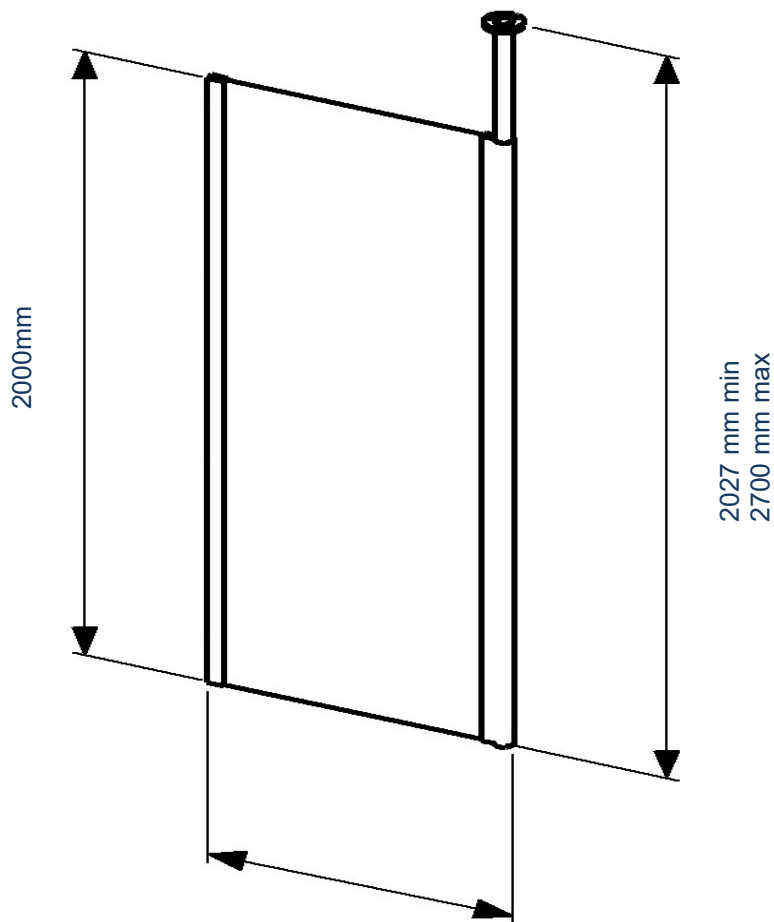

Aqua Screen Clear shower panels

DIMENSIONS

Height 2000mm

Aqua Screen Clear panel is for single panel installation only. It cannot be connected to another panel or return panel.

The quoted width dimensions are nominal - there is ± 10 mm adjustment at the wall channels for out-of-true walls.

Wall channel width
22mm

700 panel	716-736
800 panel	816-836
900 panel	916-936
1000 panel	1016-1036
1200 panel	1216-1236

Glass 8mm thick - toughened to EN 12150 1C Clear or satin finish Coated with Glassguard

Frame Aluminium alloy. Chrome finish. Extruded to BS EN 755-9

Aqua Screen Clear shower panels

Parts

Instruction Leaflet
Aqua Screen Clear 71585

Screwpack 80585