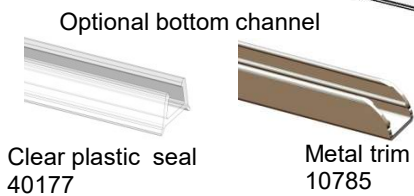

Aqua Screen Clear shower panels

DIMENSIONS

Height 2000mm

Aqua Screen Clear panel is for single panel installation only. It cannot be connected to another panel or return panel.

The quoted width dimensions are nominal - there is ± 10 mm adjustment at the wall channels for out-of-true walls.

Wall channel width
22mm

700 panel	716-736
800 panel	816-836
900 panel	916-936
1000 panel	1016-1036
1200 panel	1216-1236

Glass 8mm thick - toughened to EN 12150 1C Clear or satin finish Coated with Glassguard

Frame Aluminium alloy. Chrome finish. Extruded to BS EN 755-9

Aqua Screen Clear shower panels

Parts

Instruction Leaflet
Aqua Screen Clear 71585

Screwpack 80585