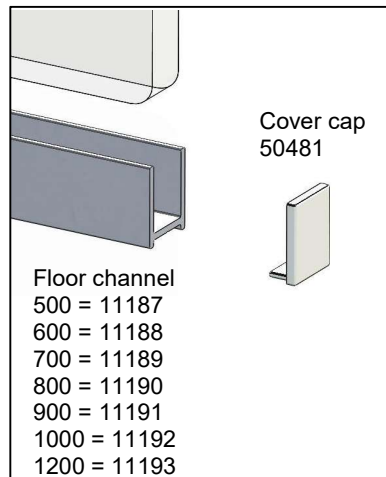

Aqua screen X 10mm Shower panel

Note :The tie bar - Glass clamp assembly 80655 and Wall bracket assembly 80656 are only used on the 1000/1200 sized shower panels

Glass clamp assembly 80655

Wall bracket assembly 80656

Instruction leaflet = 71815

Screw pack
500/600/700/800/900 = 80657
1000/1200 = 80658

Aqua screen X Walk through 10mm Shower panel

Walk through option only comes in 1000 and 1200 sizes

Glass clamp assembly 80655

Wall bracket assembly 80656

Instruction leaflet = 71815

Screw pack
1000/1200 = 80703

Aqua screen X dimensions

Height = 2003mm Height of the product to the top of the glass clamp = 2022mm
The quoted with dimension are nominal - there is 10mm adjustment at the wall

500 panel = 497mm
600 panel = 597mm
700 panel = 697mm
800 panel = 797mm
900 panel = 897mm
1000 panel = 987mm
1200 panel = 1197mm

Walk through option

Height of glass 2011mm
Height of product to the top of the glass clamp = 2031mm