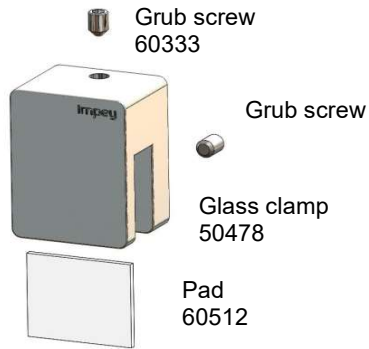

Aqua screen X 10mm Shower panel

Note :The tie bar - Glass clamp assembly 80655 and Wall bracket assembly 80656 are only used on the 1000/1200 sized shower panels

Glass clamp assembly 80655

Wall bracket assembly 80656

Instruction leaflet = 71815

Screw pack
500/600/700/800/900 = 80657
1000/1200 = 80658

Aqua screen X Walk through 10mm Shower panel

Walk through option only comes in 1000 and 1200 sizes

Glass clamp assembly 80655

Wall bracket assembly 80656

Instruction leaflet = 71815

Screw pack
1000/1200 = 80703

Aqua screen X dimensions

Height = 2003mm Height of the product to the top of the glass clamp = 2022mm
The quoted with dimension are nominal - there is 10mm adjustment at the wall

500 panel = 497mm
600 panel = 597mm
700 panel = 697mm
800 panel = 797mm
900 panel = 897mm
1000 panel = 987mm
1200 panel = 1197mm

Walk through option

Height of glass 2011mm
Height of product to the top of the glass clamp = 2031mm