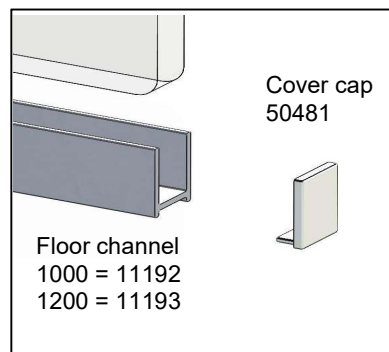

Instruction leaflet = 71815

Screw pack
500/600/700/800/900 = 80657
1000/1200 = 80658

Aqua screen X Walk through 10mm Shower panel

Walk through option only comes in 1000 and 1200 sizes

Glass clamp assembly 80655

Wall bracket assembly 80656

Instruction leaflet = 71815

Screw pack
1000/1200 = 80703

Aqua screen X dimensions

Height = 2003mm Height of the product to the top of the glass clamp = 2022mm
The quoted with dimension are nominal - there is 10mm adjustment at the wall

500 panel = 497mm
600 panel = 597mm
700 panel = 697mm
800 panel = 797mm
900 panel = 897mm
1000 panel = 987mm
1200 panel = 1197mm

Walk through option

Height of glass 2011mm
Height of product to the top of the glass clamp = 2031mm

1000 panel = 986mm
1200 panel = 1186mm

Glass:- 10mm Thick toughened to EN12150 1C Clear -Modesty-Satin finish Coated with Glass guard Frame
Aluminium alloy. Chrome finish Extruded to BS EN 755-9