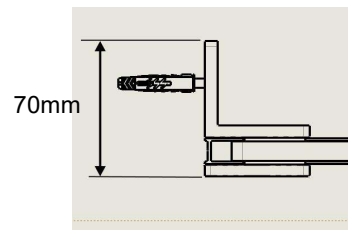

Instruction leaflet = 71815

Screw pack
500/600/700/800/900 = 80657
1000/1200 = 80658

Aqua screen X Walk through 10mm Shower panel

Walk through option only comes in 1000 and 1200 sizes

Glass clamp assembly 80655

Wall bracket assembly 80656

Instruction leaflet = 71815

Screw pack
1000/1200 = 80703

Aqua screen X dimensions

Height = 2003mm Height of the product to the top of the glass clamp = 2022mm
The quoted with dimension are nominal - there is 10mm adjustment at the wall

500 panel = 497mm
600 panel = 597mm
700 panel = 697mm
800 panel = 797mm
900 panel = 897mm
1000 panel = 987mm
1200 panel = 1197mm

Walk through option

Height of glass 2011mm
Height of product to the top of the glass clamp = 2031mm

1000 panel = 986mm
1200 panel = 1186mm

Glass:- 10mm Thick toughened to EN12150 1C Clear -Modesty-Satin finish Coated with Glass guard Frame
Aluminium alloy. Chrome finish Extruded to BS EN 755-9