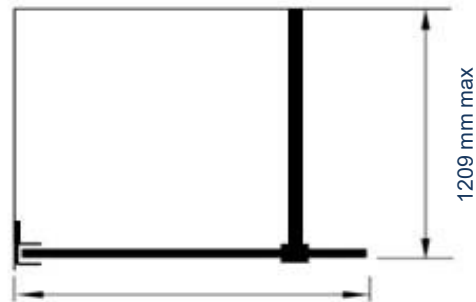

Instruction leaflet = 71815

Screw pack
500/600/700/800/900 = 80657
1000/1200 = 80658

Aqua screen X Walk through 10mm Shower panel

Walk through option only comes in 1000 and 1200 sizes

Glass clamp assembly 80655

Wall bracket assembly 80656

Instruction leaflet = 71815

Screw pack
1000/1200 = 80703

Aqua screen X dimensions

Height = 2003mm Height of the product to the top of the glass clamp = 2022mm
The quoted with dimension are nominal - there is 10mm adjustment at the wall

500 panel = 497mm
600 panel = 597mm
700 panel = 697mm
800 panel = 797mm
900 panel = 897mm
1000 panel = 987mm
1200 panel = 1197mm

Walk through option

Height of glass 2011mm
Height of product to the top of the glass clamp = 2031mm

1000 panel = 986mm
1200 panel = 1186mm

Glass:- 10mm Thick toughened to EN12150 1C Clear -Modesty-Satin finish Coated with Glass guard Frame
Aluminium alloy. Chrome finish Extruded to BS EN 755-9