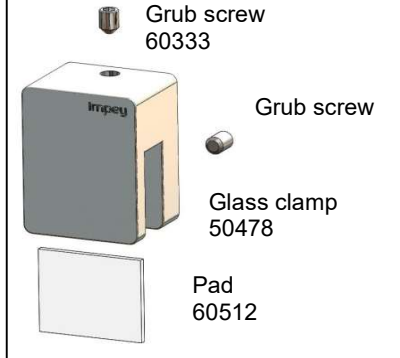

Aqua screen X 10mm Shower panel

Note :The tie bar - Glass clamp assembly 80655 and Wall bracket assembly 80656 are only used on the 1000/1200 sized shower panels

Glass clamp assembly 80655

Wall bracket assembly 80656

Instruction leaflet = 71815

Screw pack
500/600/700/800/900 = 80657
1000/1200 = 80658

Aqua screen X Walk through 10mm Shower panel

Walk through option only comes in 1000 and 1200 sizes

Glass clamp assembly 80655

Wall bracket assembly 80656

Instruction leaflet = 71815

Screw pack
1000/1200 = 80703

Aqua screen X dimensions

Height = 2003mm Height of the product to the top of the glass clamp = 2022mm
The quoted with dimension are nominal - there is 10mm adjustment at the wall

500 panel = 497mm
600 panel = 597mm
700 panel = 697mm
800 panel = 797mm
900 panel = 897mm
1000 panel = 987mm
1200 panel = 1197mm

Walk through option

Height of glass 2011mm
Height of product to the top of the glass clamp = 2031mm