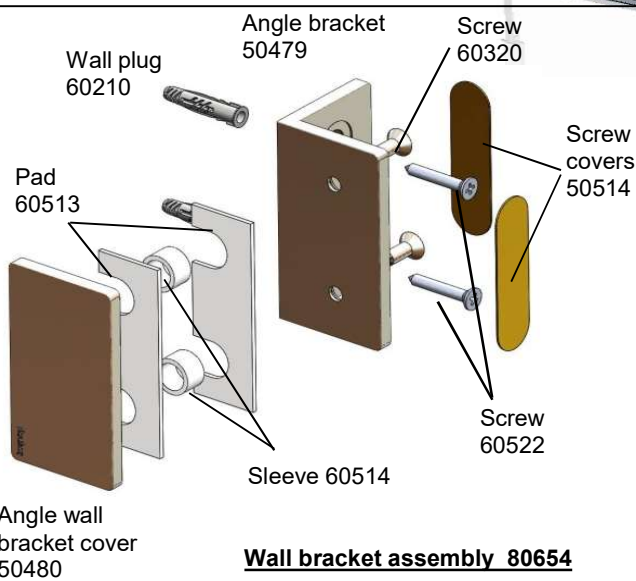

Aqua screen X 10mm Shower panel

Note :The tie bar - Glass clamp assembly 80655 and Wall bracket assembly 80656 are only used on the 1000/1200 sized shower panels

Glass clamp assembly 80655

Wall bracket assembly 80656

Instruction leaflet = 71815

Screw pack
500/600/700/800/900 = 80657
1000/1200 = 80658

Aqua screen X Walk through 10mm Shower panel

Walk through option only comes in 1000 and 1200 sizes

Glass clamp assembly 80655

Wall bracket assembly 80656

Instruction leaflet = 71815

Screw pack
1000/1200 = 80703

Aqua screen X dimensions

Height = 2003mm Height of the product to the top of the glass clamp = 2022mm
The quoted with dimension are nominal - there is 10mm adjustment at the wall

500 panel = 497mm
600 panel = 597mm
700 panel = 697mm
800 panel = 797mm
900 panel = 897mm
1000 panel = 987mm
1200 panel = 1197mm

Walk through option

Height of glass 2011mm
Height of product to the top of the glass clamp = 2031mm