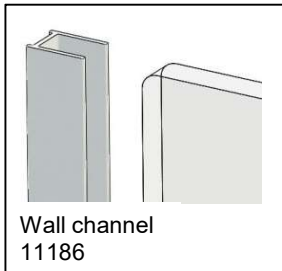

Aqua screen X 10mm Shower panel

Note :The tie bar - Glass clamp assembly 80655 and Wall bracket assembly 80656 are only used on the 1000/1200 sized shower panels

Glass clamp assembly 80655

Wall bracket assembly 80656

Instruction leaflet = 71815

Screw pack
500/600/700/800/900 = 80657
1000/1200 = 80658

Aqua screen X Walk through 10mm Shower panel

Walk through option only comes in 1000 and 1200 sizes

Glass clamp assembly 80655

Wall bracket assembly 80656

Instruction leaflet = 71815

Screw pack
1000/1200 = 80703

Aqua screen X dimensions

Height = 2003mm Height of the product to the top of the glass clamp = 2022mm
The quoted with dimension are nominal - there is 10mm adjustment at the wall

1000 panel = 986mm
1200 panel = 1186mm

Glass:- 10mm Thick toughened to EN12150 1C Clear -Modesty-Satin finish Coated with Glass guard Frame
Aluminium alloy. Chrome finish Extruded to BS EN 755-9