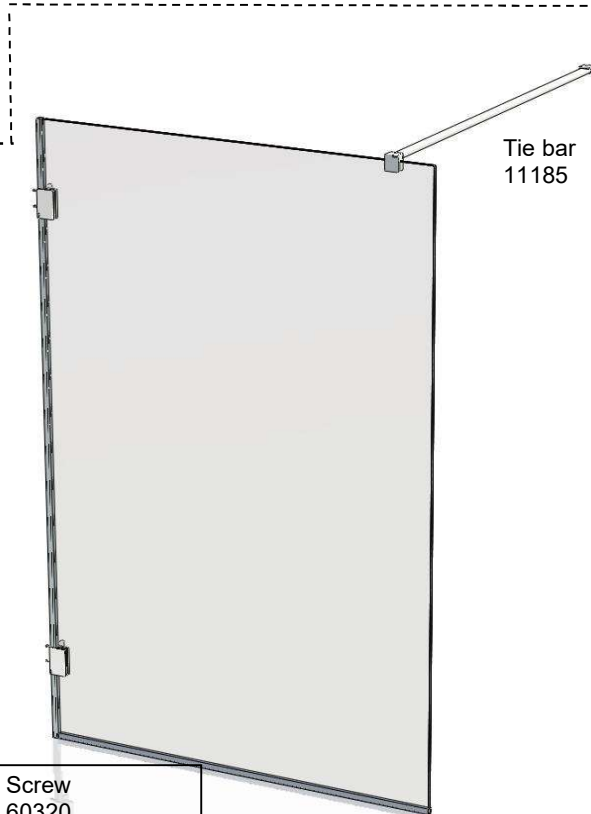

Aqua screen X 10mm Shower panel

Note :The tie bar - Glass clamp assembly 80655 and Wall bracket assembly 80656 are only used on the 1000/1200 sized shower panels

Glass clamp assembly 80655

Wall bracket assembly 80656

Instruction leaflet = 71815

Screw pack
500/600/700/800/900 = 80657
1000/1200 = 80658

Aqua screen X Walk through 10mm Shower panel

Walk through option only comes in 1000 and 1200 sizes

Glass clamp assembly 80655

Wall bracket assembly 80656

Instruction leaflet = 71815

Screw pack
1000/1200 = 80703

Aqua screen X dimensions

Height = 2003mm Height of the product to the top of the glass clamp = 2022mm
The quoted with dimension are nominal - there is 10mm adjustment at the wall

500 panel = 497mm
600 panel = 597mm
700 panel = 697mm
800 panel = 797mm
900 panel = 897mm
1000 panel = 987mm
1200 panel = 1197mm

Walk through option

Height of glass 2011mm
Height of product to the top of the glass clamp = 2031mm