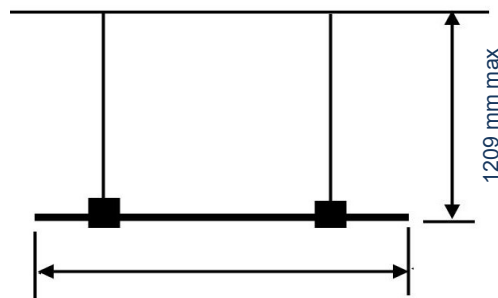

Instruction leaflet = 71815

Screw pack
500/600/700/800/900 = 80657
1000/1200 = 80658

Aqua screen X Walk through 10mm Shower panel

Walk through option only comes in 1000 and 1200 sizes

Glass clamp assembly 80655

Wall bracket assembly 80656

Instruction leaflet = 71815

Screw pack
1000/1200 = 80703

Aqua screen X dimensions

Height = 2003mm Height of the product to the top of the glass clamp = 2022mm
The quoted with dimension are nominal - there is 10mm adjustment at the wall

500 panel = 497mm
600 panel = 597mm
700 panel = 697mm
800 panel = 797mm
900 panel = 897mm
1000 panel = 987mm
1200 panel = 1197mm

Walk through option

Height of glass 2011mm
Height of product to the top of the glass clamp = 2031mm

1000 panel = 986mm
1200 panel = 1186mm

Glass:- 10mm Thick toughened to EN12150 1C Clear -Modesty-Satin finish Coated with Glass guard Frame
Aluminium alloy. Chrome finish Extruded to BS EN 755-9