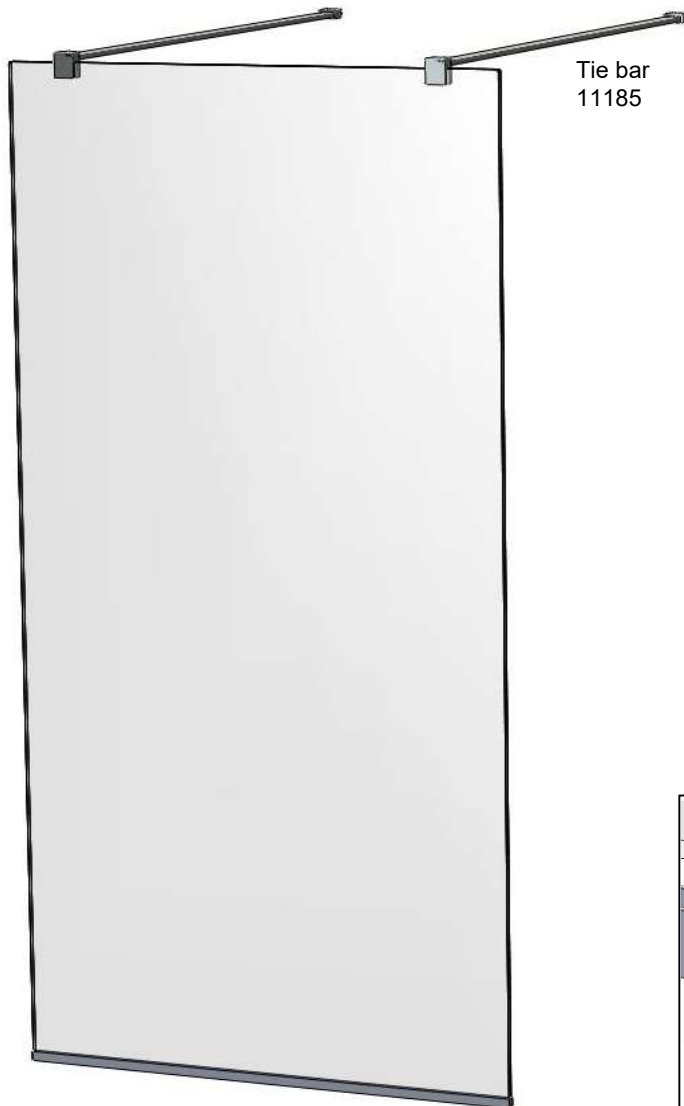

Aqua screen X 10mm Shower panel

Note :The tie bar - Glass clamp assembly 80655 and Wall bracket assembly 80656 are only used on the 1000/1200 sized shower panels

Glass clamp assembly 80655

Wall bracket assembly 80656

Instruction leaflet = 71815

Screw pack
500/600/700/800/900 = 80657
1000/1200 = 80658

Aqua screen X Walk through 10mm Shower panel

Walk through option only comes in 1000 and 1200 sizes

Glass clamp assembly 80655

Wall bracket assembly 80656

Instruction leaflet = 71815

Screw pack
1000/1200 = 80703

Aqua screen X dimensions

Height = 2003mm Height of the product to the top of the glass clamp = 2022mm
The quoted with dimension are nominal - there is 10mm adjustment at the wall

500 panel = 497mm
600 panel = 597mm
700 panel = 697mm
800 panel = 797mm
900 panel = 897mm
1000 panel = 987mm
1200 panel = 1197mm

Walk through option

Height of glass 2011mm
Height of product to the top of the glass clamp = 2031mm