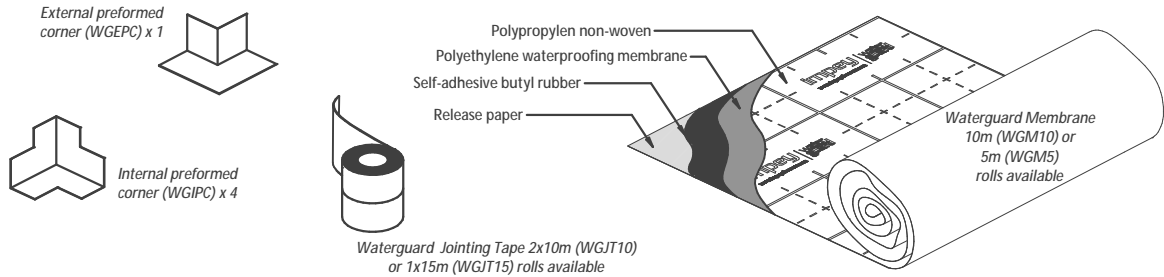

## WATERGUARD MEMBRANE DATASHEET

### Technical Data

Description	Butyl rubber coated, self-adhesive sealing membrane including release liner for easy removal. The non-woven allows a good cementation with common tile adhesives or sealants; structure embossing.		
Material Composition	Substrate: Polypropylene non-woven, Membrane: Polyethylene waterproofing membrane Coating: Self-adhesive butyl rubber, highly elastic, resistant to ageing.		
Application	Sealing membrane to be applied with tiles or natural stones for flexible waterproofing on floors. Suitable for indoor application for medium loads of non-pressurized water (e.g. domestic bathrooms).		
Sizes Available	Waterguard membrane 10m (WGM10), 5m (WGM5),		
Dimensions/Weight	Total width: 1000mm (additional widths upon request) Total thickness (approx.): 0.95mm Total weight (approx.): 915g/m <sup>2</sup>		
Physical Properties (approx.)	Burst pressure max.:	Internal	(2.3 bar)
	Breaking load longitudinal:	DIN EN ISO 527-3	(5.6 N/15mm)
	Breaking load lateral:	DIN EN ISO 527-3	(32.2 N/15mm)
	Extension break longitudinal:	DIN EN ISO 527-3	(107.6%)
	Extension break lateral:	DIN EN ISO 527-3	(316.1%)
	Power absorption at 25% elasticity lateral:	DIN EN ISO 527-3	(24.6 N/mm)
	Power absorption at 50% elasticity lateral:	DIN EN ISO 527-3	(27.5 N/mm)
	Peel test on neutral PVC carrier:	Internal	(>10N/20mm)
	Resistance to water pressure:	DIN EN 1928 (Version B)	(vertical > 1bar horizontal 0.2bar)
Resistance To Temperature	Min. -5°C, Max. 60°C		
Chemical Properties	Resistance to a wide range of chemical liquids		
Storage	Cool and dry, protect against sunlight, use within 12 months after receipt		
Colour	Grey (coating), white (membrane)		
Available Accessories	External preformed corner (WGEPC) x 1, Internal preformed corner (WGIPC) x 4, Waterguard jointing tape 20m (WGJT10) or 15m (WGJT5)		